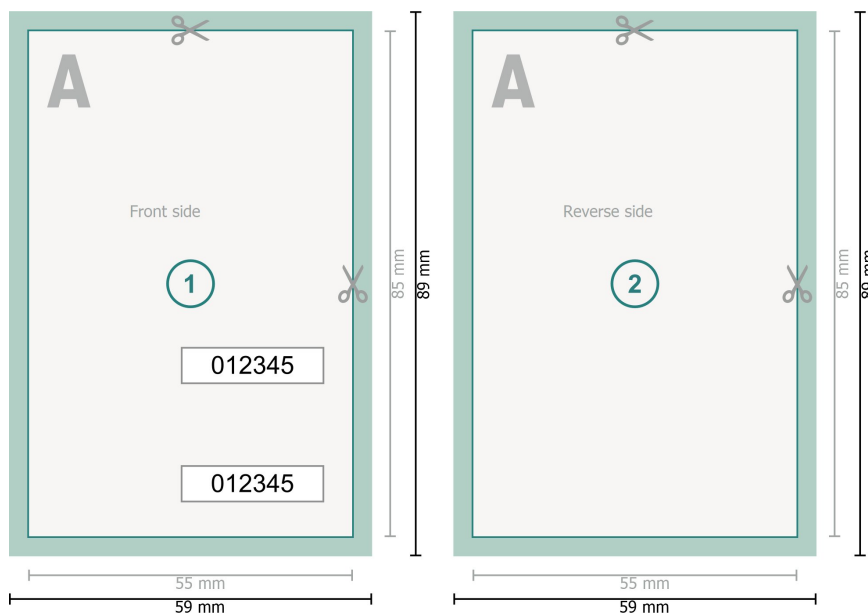

Entry Tickets (security paper), 5.5 x 8.5 cm

Dataformat (incl. 2 mm bleed):
5,9 x 8,9 cm

Trimmed size:
5,5 x 8,5 cm

bleed:
2 mm

Safety margin:
4 mm

Maintaining space between the text/information and the edge of the trimmed format prevents undesirable cuts.

Explanation of symbols

-  Bleed
-  Reading direction
-  Trimmed size
-  Data format
-  We will cut/perforate your product here

Please note:

Allow for trim allowance and safety margin according to instructions.

Arrange background graphics, images or graphics up to the edge of the data format.

Tolerances may occur during production due to cutting, punching and folding processes.

Printing data: Instructions and templates can be found under the menu item *Printing data* at www.onlineprinters.com