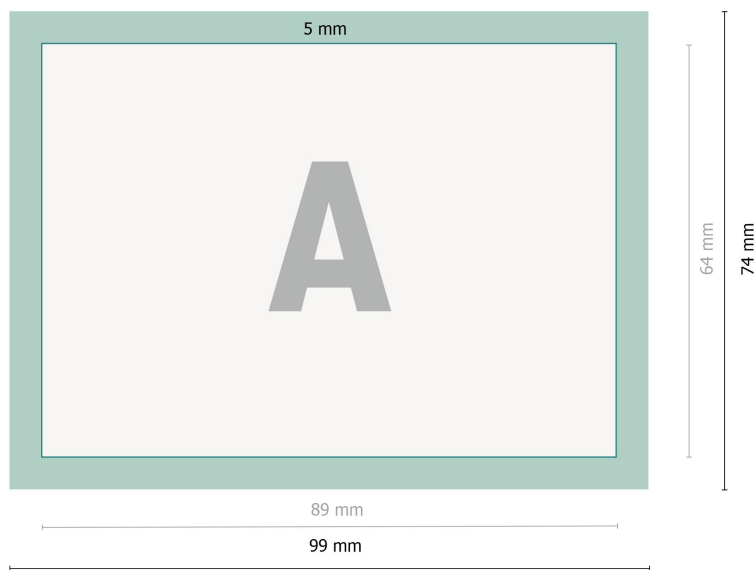

Buttons with clip fastener, 8.9 x 6.4 cm

**Data format:**

9,9 x 7,4 cm

Trimmed size:

8,9 x 6,4 cm

Fold-over edge:

0,5 cm

Safety margin:

2 mm

Maintaining space between the text/information and the edge of the trimmed format prevents undesirable cuts.

Explanation of symbols

—| Trimmed size

—| Data format

■ Fold-over edge

Please note:

Allow for trim allowance and safety margin according to instructions.

Arrange background graphics, images or graphics up to the edge of the data format.

Tolerances may occur during production due to cutting, punching and folding processes.

Printing data: Instructions and templates can be found under the menu item *Printing data* at www.onlineprinters.com