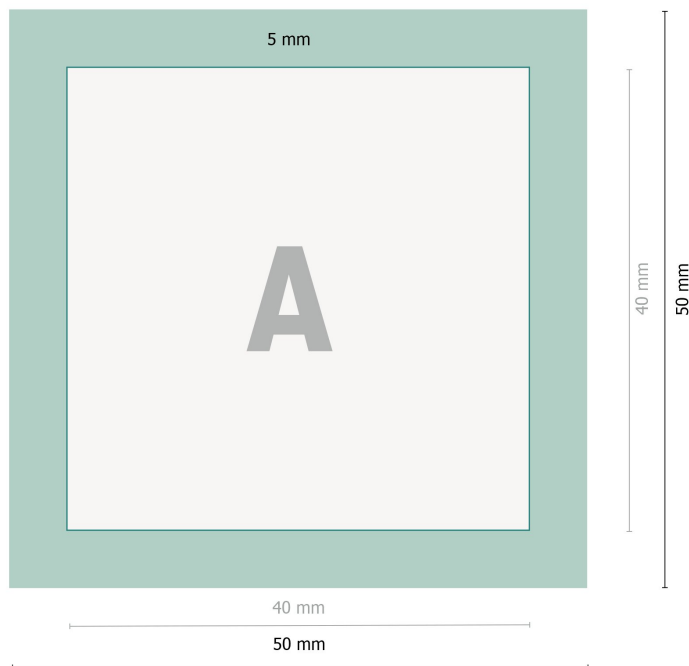

# Buttons with clip fastener, 4.0 x 4.0 cm

**Data format:**

5 x 5 cm

**Trimmed size:**

4 x 4 cm

**Fold-over edge:**

0,5 cm

**Safety margin:**

2 mm

Maintaining space between the text/information and the edge of the trimmed format prevents undesirable cuts.

**Explanation of symbols**

 Trimmed size

 Data format

 Fold-over edge

**Please note:**

Allow for trim allowance and safety margin according to instructions.

Arrange background graphics, images or graphics up to the edge of the data format.

Tolerances may occur during production due to cutting, punching and folding processes.

Printing data: Instructions and templates can be found under the menu item *Printing data* at [www.onlineprinters.com](http://www.onlineprinters.com)