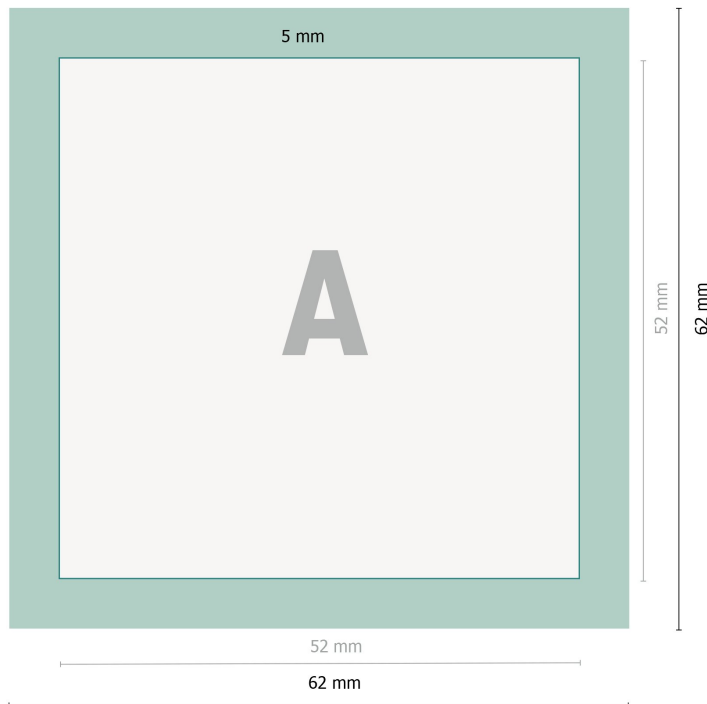

Buttons with clip fastener, 5.2 x 5.2 cm

**Data format:**

6,2 x 6,2 cm

Trimmed size:

5,2 x 5,2 cm

Fold-over edge:

0,5 cm

Safety margin:

2 mm

Maintaining space between the text/information and the edge of the trimmed format prevents undesirable cuts.

Explanation of symbols

 Trimmed size

 Data format

 Fold-over edge

Please note:

Allow for trim allowance and safety margin according to instructions.

Arrange background graphics, images or graphics up to the edge of the data format.

Tolerances may occur during production due to cutting, punching and folding processes.

Printing data: Instructions and templates can be found under the menu item *Printing data* at www.onlineprinters.com