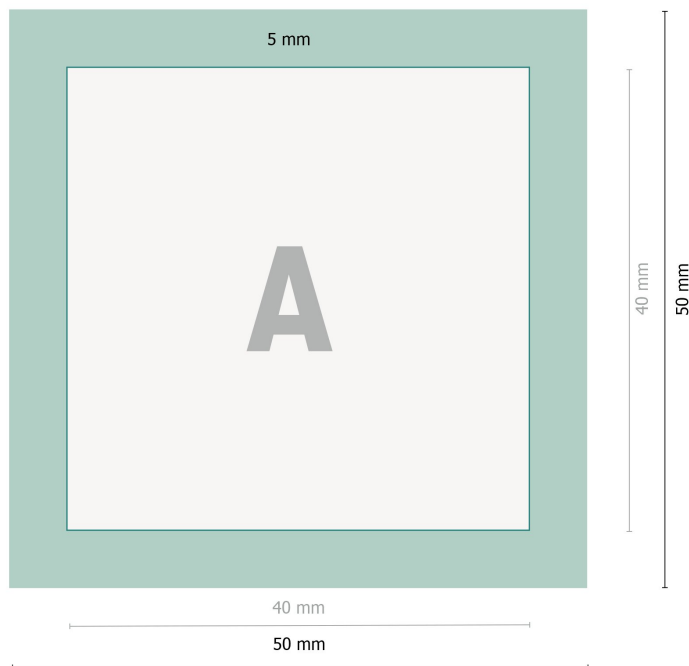

Fridge magnets, 4.0 x 4.0 cm

**Data format:**

5 x 5 cm

Trimmed size:

4 x 4 cm

Fold-over edge:

0,5 cm

Safety margin:

2 mm

Maintaining space between the text/information and the edge of the trimmed format prevents undesirable cuts.

Explanation of symbols

 Trimmed size

 Data format

 Fold-over edge

Please note:

Allow for trim allowance and safety margin according to instructions.

Arrange background graphics, images or graphics up to the edge of the data format.

Tolerances may occur during production due to cutting, punching and folding processes.

Printing data: Instructions and templates can be found under the menu item *Printing data* at www.onlineprinters.com