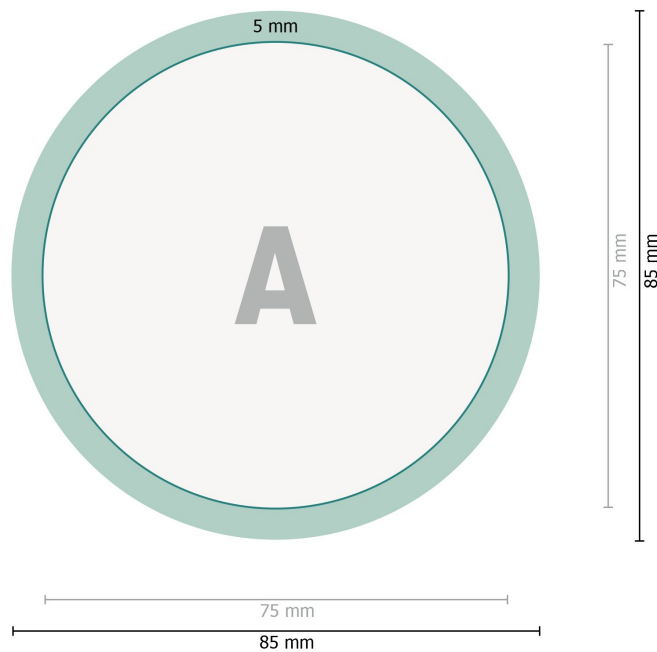

Fridge magnets, round, 7.5 cm diameter

**Data format:**

8,5 x 8,5 cm

Trimmed size:

7,5 x 7,5 cm

Fold-over edge:

0,5 cm

Safety margin:

2 mm

Maintaining space between the text/information and the edge of the trimmed format prevents undesirable cuts.

Explanation of symbols

—| Trimmed size

—| Data format

■ Fold-over edge

Please note:

Allow for trim allowance and safety margin according to instructions.

Arrange background graphics, images or graphics up to the edge of the data format.

Tolerances may occur during production due to cutting, punching and folding processes.

Printing data: Instructions and templates can be found under the menu item *Printing data* at www.onlineprinters.com