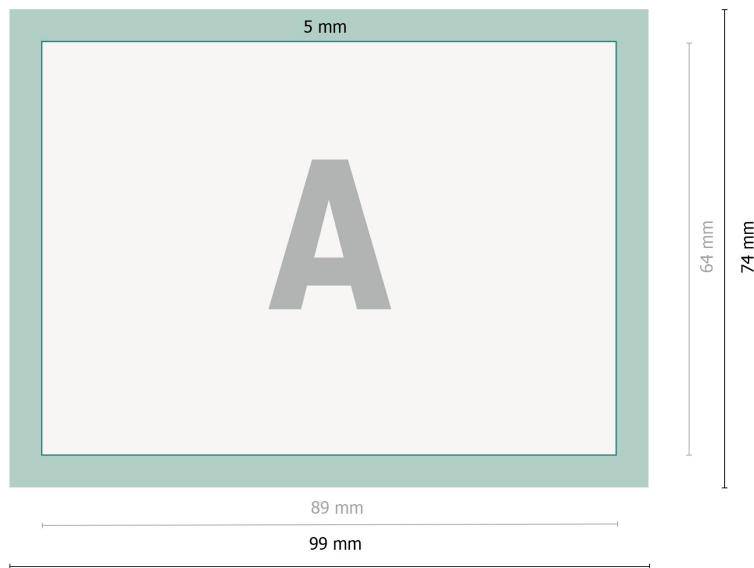

# Pinback buttons, 8.9 x 6.4 cm

**Data format:**

9,9 x 7,4 cm

**Trimmed size:**

8,9 x 6,4 cm

**Fold-over edge:**

0,5 cm

**Safety margin:**

2 mm

Maintaining space between the text/information and the edge of the trimmed format prevents undesirable cuts.

**Explanation of symbols**

—| Trimmed size

—| Data format

■ Fold-over edge

**Please note:**

Allow for trim allowance and safety margin according to instructions.

Arrange background graphics, images or graphics up to the edge of the data format.

Tolerances may occur during production due to cutting, punching and folding processes.

Printing data: Instructions and templates can be found under the menu item *Printing data* at [www.onlineprinters.com](http://www.onlineprinters.com)