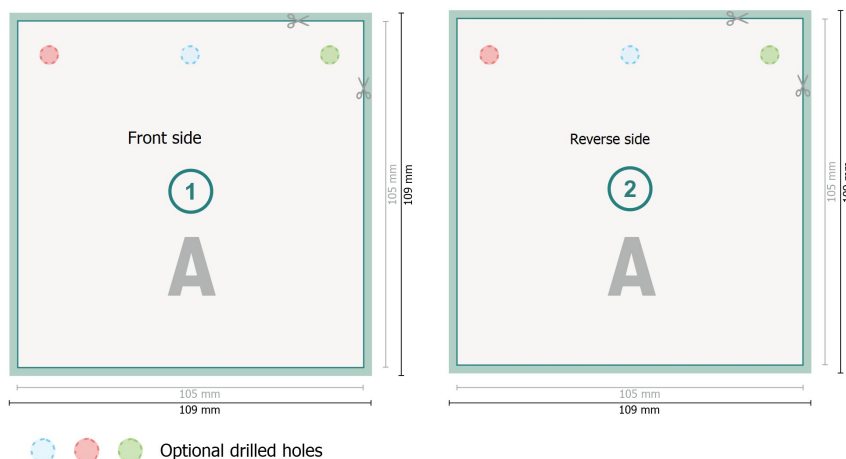

Product tags, A6-Square

Dataformat (incl. 2 mm bleed):

10,9 x 10,9 cm

bleed:

2 mm

Trimmed size:

10,5 x 10,5 cm

Safety margin:

4 mm

Maintaining space between the text/information and the edge of the trimmed format prevents undesirable cuts.

Explanation of symbols

 Bleed

 Reading direction

 Trimmed size

 Data format

 We will cut/perforate your product here

Please note:

Allow for trim allowance and safety margin according to instructions.

Arrange background graphics, images or graphics up to the edge of the data format.

Tolerances may occur during production due to cutting, punching and folding processes.