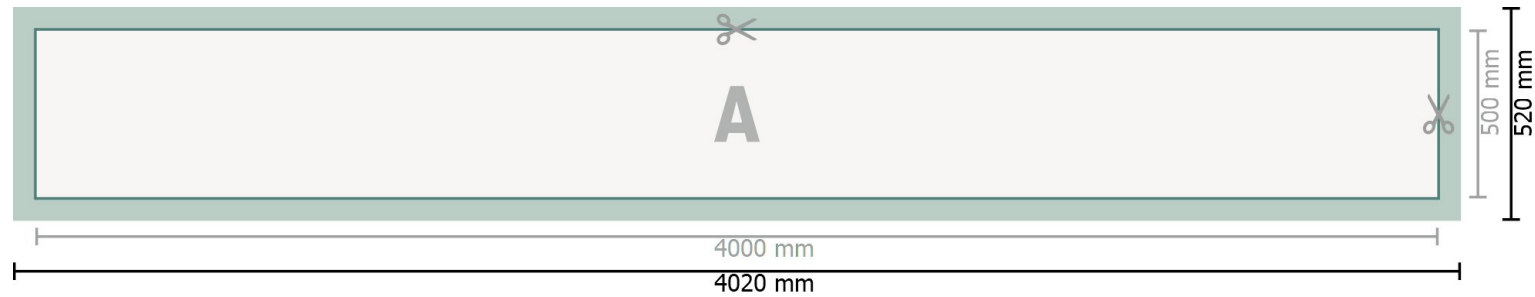

Mehrfachpack PVC-Planen, 400 x 50 cm

Dataformat (incl. 10 mm bleed):
402 x 52 cm

Trimmed size:
400 x 50 cm

Safety margin:
50 mm
Maintaining space between the text/information and the edge of the trimmed format prevents undesirable cuts.

Please note:

Allow for trim allowance and safety margin according to instructions.

Arrange background graphics, images or graphics up to the edge of the data format.

Tolerances may occur during production due to cutting, punching and folding processes.