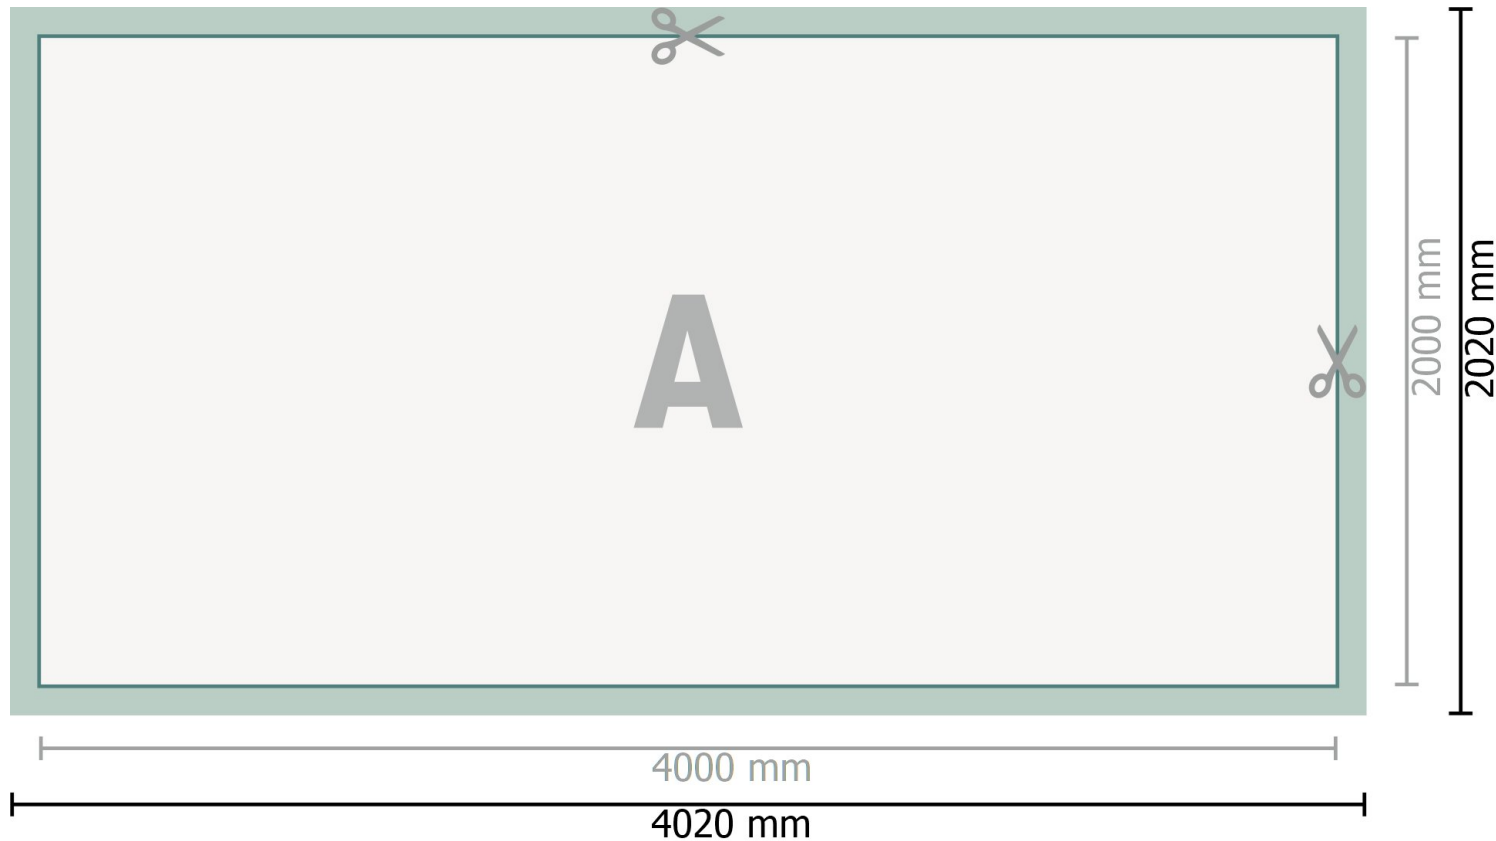

Mehrfachpack PVC-Planen, 400 x 200 cm

Dataformat (incl. 10 mm bleed):

402 x 202 cm

Trimmed size:

400 x 200 cm

Safety margin:

50 mm

Maintaining space between the text/information and the edge of the trimmed format prevents undesirable cuts.

Explanation of symbols

 Bleed

 Reading direction

 Trimmed size

 Data format

 We will cut/perforate your product here

Please note:

Allow for trim allowance and safety margin according to instructions.

Arrange background graphics, images or graphics up to the edge of the data format.

Tolerances may occur during production due to cutting, punching and folding processes.

Printing data: Instructions and templates can be found under the menu item *Printing data* at www.onlineprinters.com