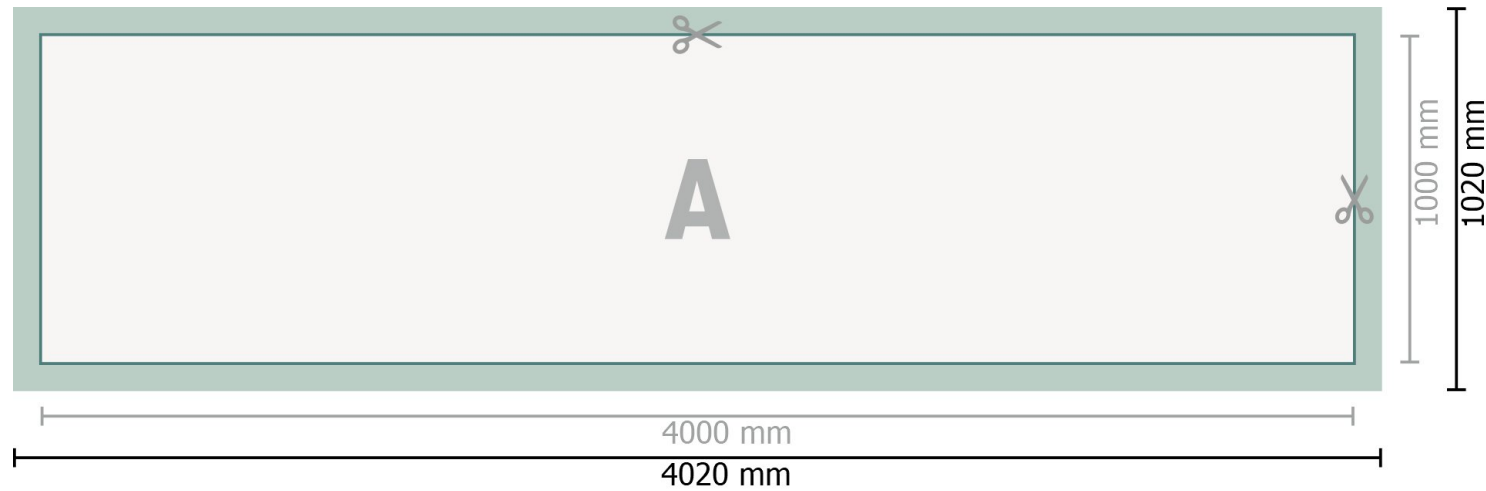

# Mehrfachpack PVC-Planen, 400 x 100 cm

**Dataformat (incl. 10 mm bleed):**  
402 x 102 cm

**Trimmed size:**  
400 x 100 cm

**Safety margin:**  
50 mm  
Maintaining space between the text/information and the edge of the trimmed format prevents undesirable cuts.

## Please note:

Allow for trim allowance and safety margin according to instructions.

Arrange background graphics, images or graphics up to the edge of the data format.

Tolerances may occur during production due to cutting, punching and folding processes.

## Explanation of symbols

-  Bleed
-  Reading direction
-  Trimmed size
-  Data format
-  We will cut/perforate your product here