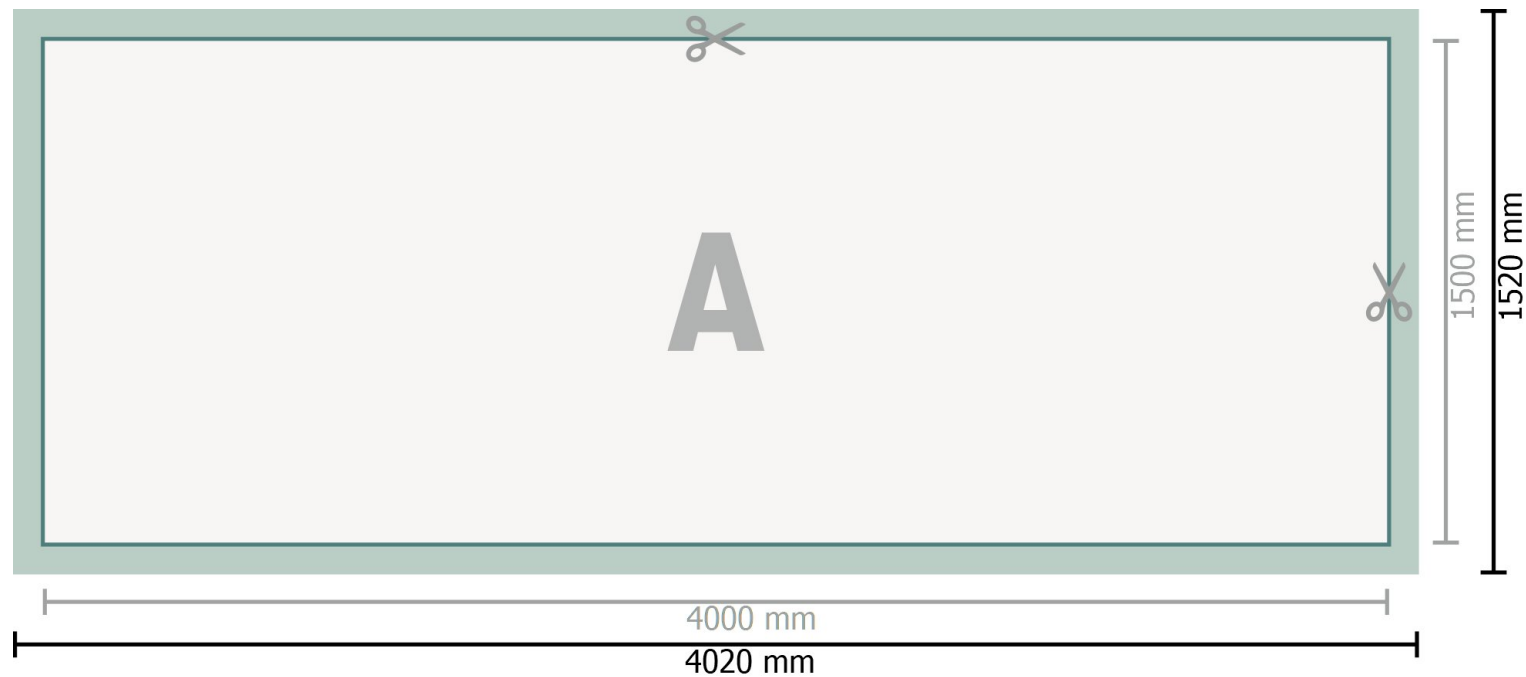

Mehrfachpack PVC-Planen, 400 x 150 cm

Dataformat (incl. 10 mm bleed):
402 x 152 cm

Trimmed size:
400 x 150 cm

Safety margin:
50 mm
Maintaining space between the text/information and the edge of the trimmed format prevents undesirable cuts.

Explanation of symbols

-  Bleed
-  Reading direction
-  Trimmed size
-  Data format
-  We will cut/perforate your product here

Please note:

Allow for trim allowance and safety margin according to instructions.

Arrange background graphics, images or graphics up to the edge of the data format.

Tolerances may occur during production due to cutting, punching and folding processes.

Printing data: Instructions and templates can be found under the menu item *Printing data* at www.onlineprinters.com