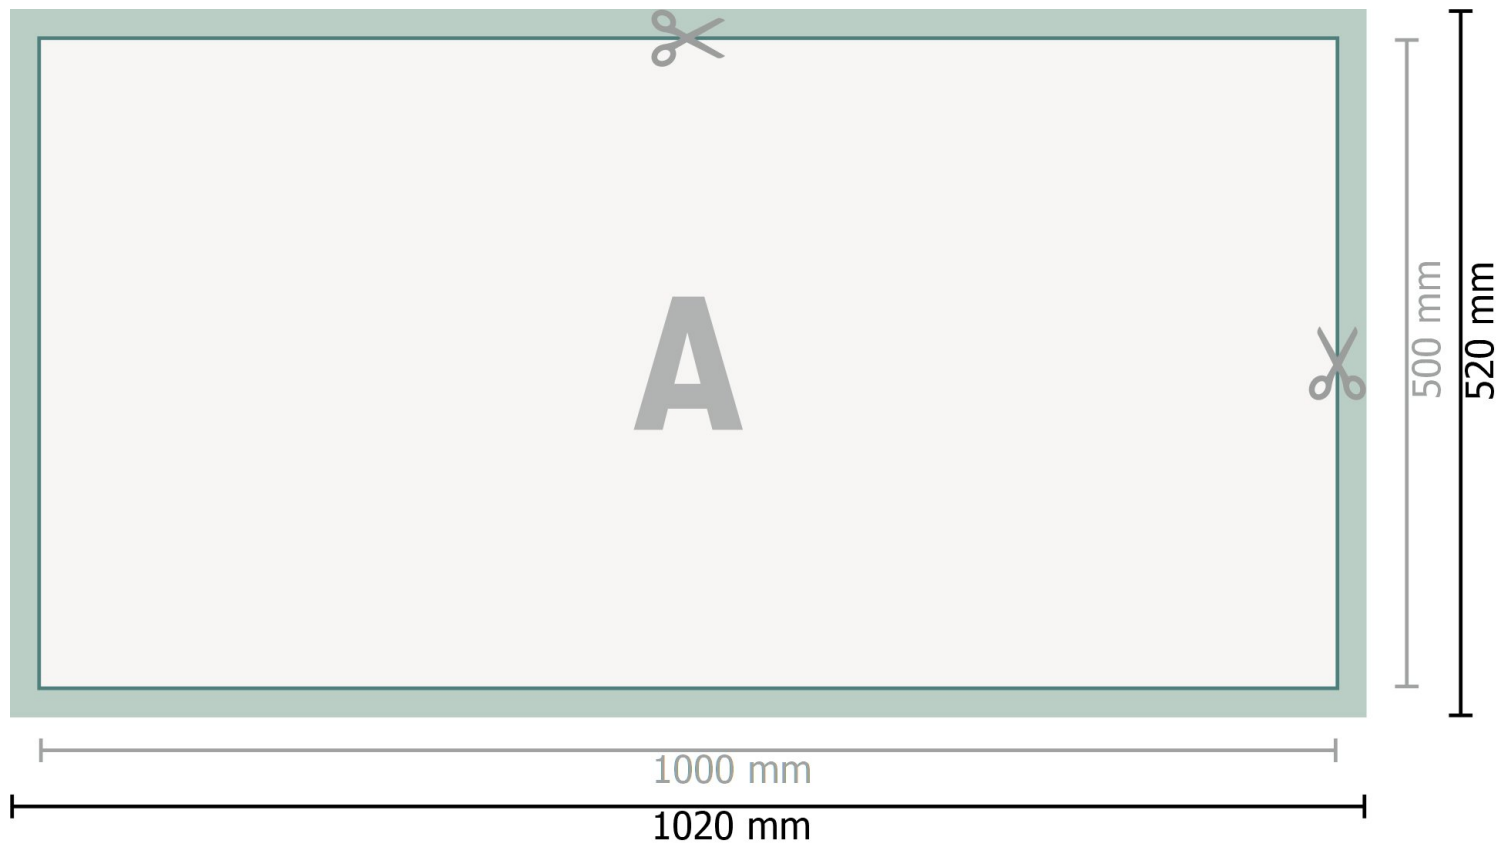

Mehrfachpack PVC-Planen, 100 x 50 cm

Dataformat (incl. 10 mm bleed):
102 x 52 cm

Trimmed size:
100 x 50 cm

Safety margin:
50 mm
Maintaining space between the text/information and the edge of the trimmed format prevents undesirable cuts.

Explanation of symbols

-  Bleed
-  Reading direction
-  Trimmed size
-  Data format
-  We will cut/perforate your product here

Please note:

Allow for trim allowance and safety margin according to instructions.

Arrange background graphics, images or graphics up to the edge of the data format.

Tolerances may occur during production due to cutting, punching and folding processes.

Printing data: Instructions and templates can be found under the menu item *Printing data* at www.onlineprinters.com