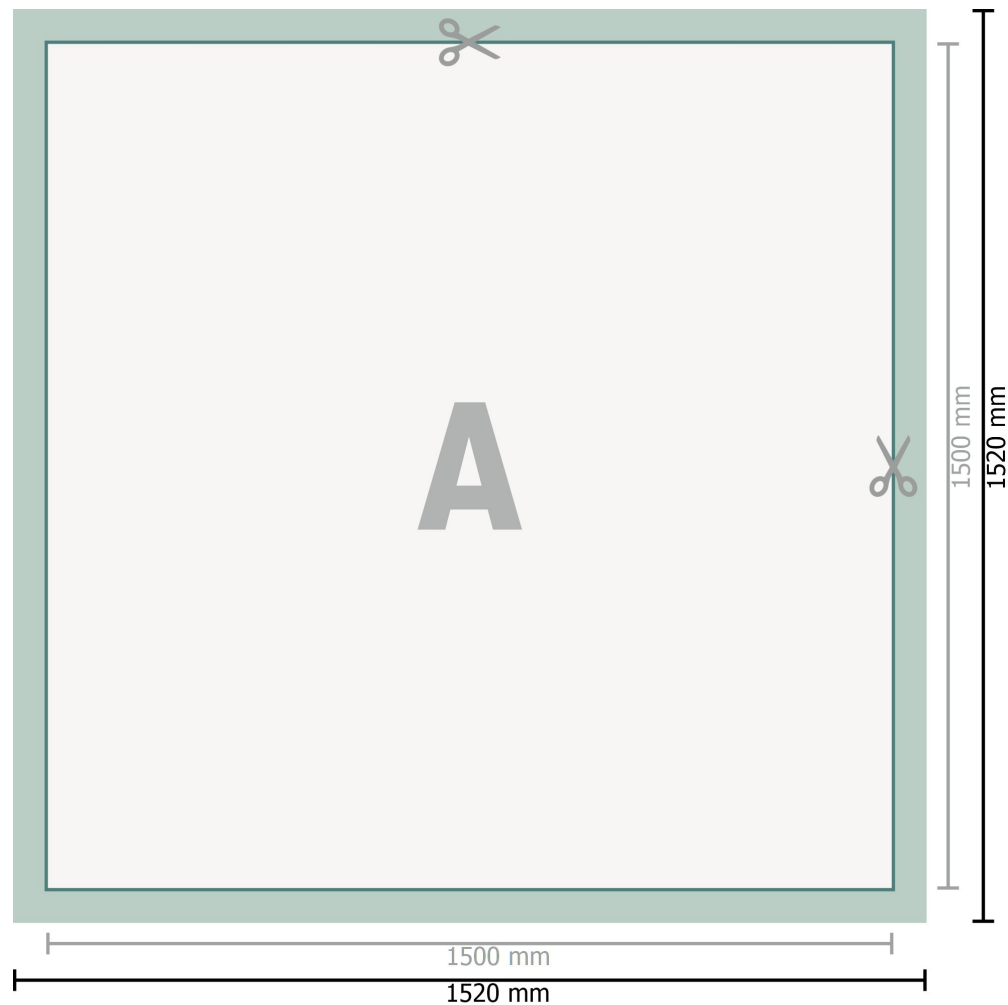

Mehrfachpack PVC-Planen, 150 x 150 cm

Dataformat (incl. 10 mm bleed):
152 x 152 cm

Trimmed size:
150 x 150 cm

Safety margin:
50 mm
Maintaining space between the text/information and the edge of the trimmed format prevents undesirable cuts.

Explanation of symbols

-  Bleed
-  Reading direction
-  Trimmed size
-  Data format
-  We will cut/perforate your product here

Please note:

Allow for trim allowance and safety margin according to instructions.

Arrange background graphics, images or graphics up to the edge of the data format.

Tolerances may occur during production due to cutting, punching and folding processes.

Printing data: Instructions and templates can be found under the menu item *Printing data* at www.onlineprinters.com