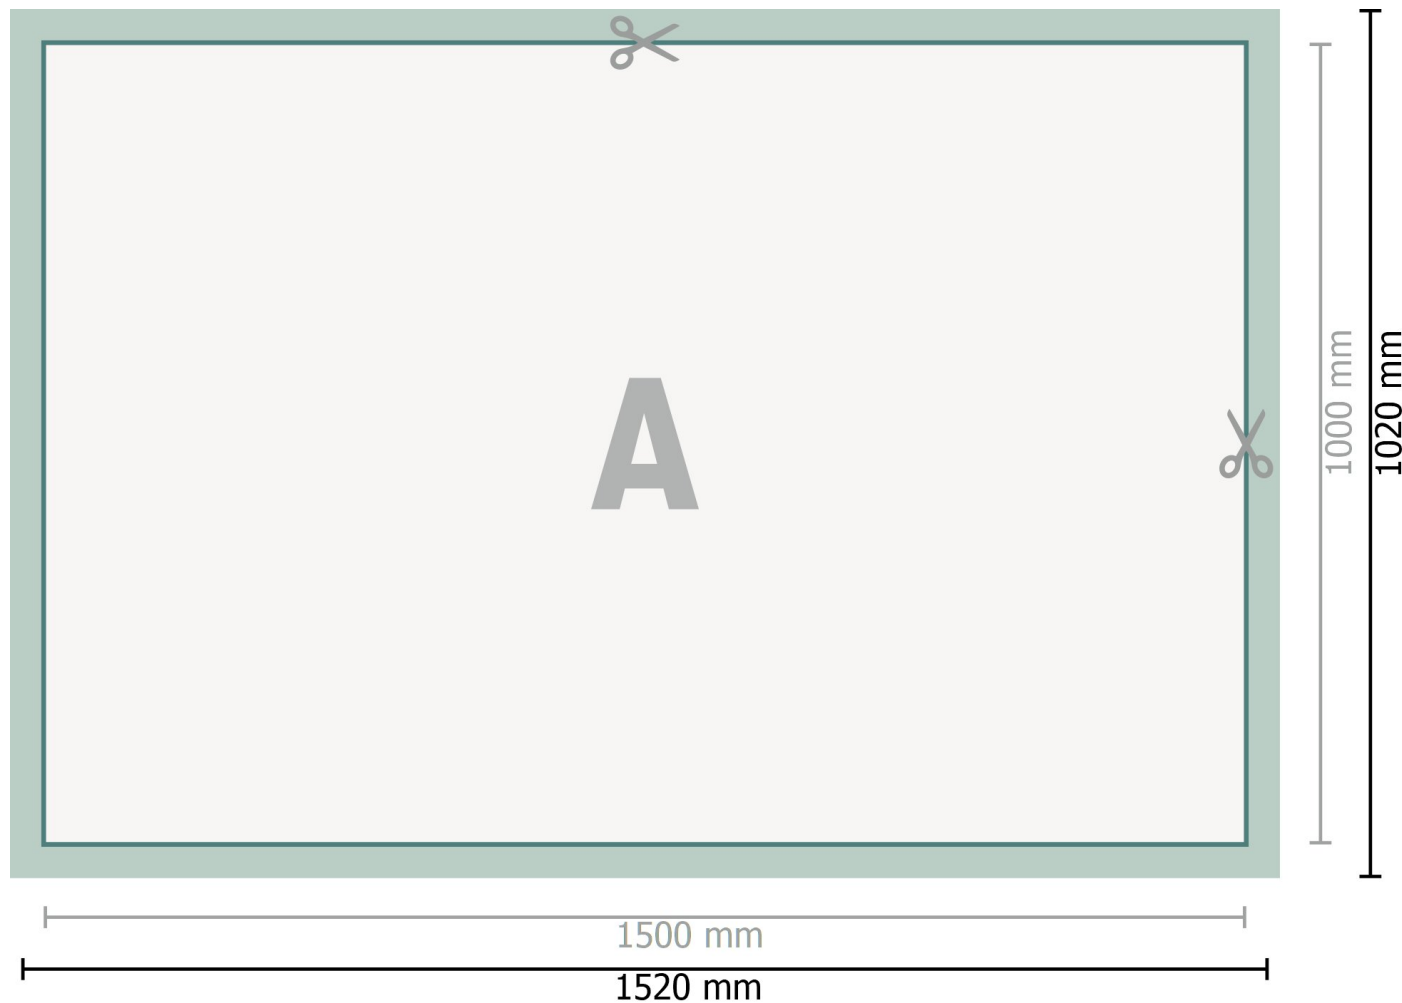

Mehrfachpack PVC-Planen, 150 x 100 cm

Dataformat (incl. 10 mm bleed):

152 x 102 cm

Trimmed size:

150 x 100 cm

Safety margin:

50 mm

Maintaining space between the text/information and the edge of the trimmed format prevents undesirable cuts.

Explanation of symbols

 Bleed

 Reading direction

 Trimmed size

 Data format

 We will cut/perforate your product here

Please note:

Allow for trim allowance and safety margin according to instructions.

Arrange background graphics, images or graphics up to the edge of the data format.

Tolerances may occur during production due to cutting, punching and folding processes.

Printing data: Instructions and templates can be found under the menu item *Printing data* at www.onlineprinters.com