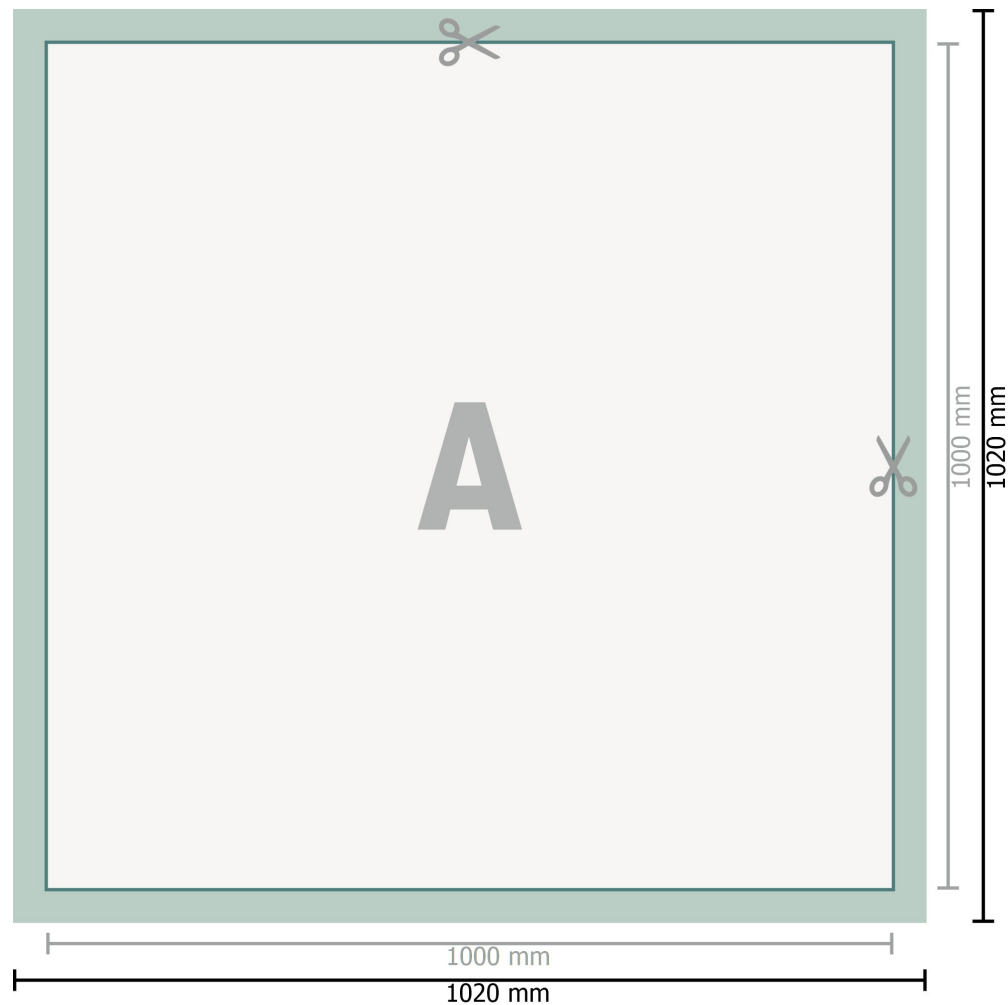

Mehrfachpack PVC-Planen, 100 x 100 cm

Dataformat (incl. 10 mm bleed):

102 x 102 cm

Trimmed size:

100 x 100 cm

Safety margin:

50 mm

Maintaining space between the text/information and the edge of the trimmed format prevents undesirable cuts.

Explanation of symbols

 Bleed

 Reading direction

 Trimmed size

 Data format

 We will cut/perforate your product here

Please note:

Allow for trim allowance and safety margin according to instructions.

Arrange background graphics, images or graphics up to the edge of the data format.

Tolerances may occur during production due to cutting, punching and folding processes.

Printing data: Instructions and templates can be found under the menu item *Printing data* at www.onlineprinters.com