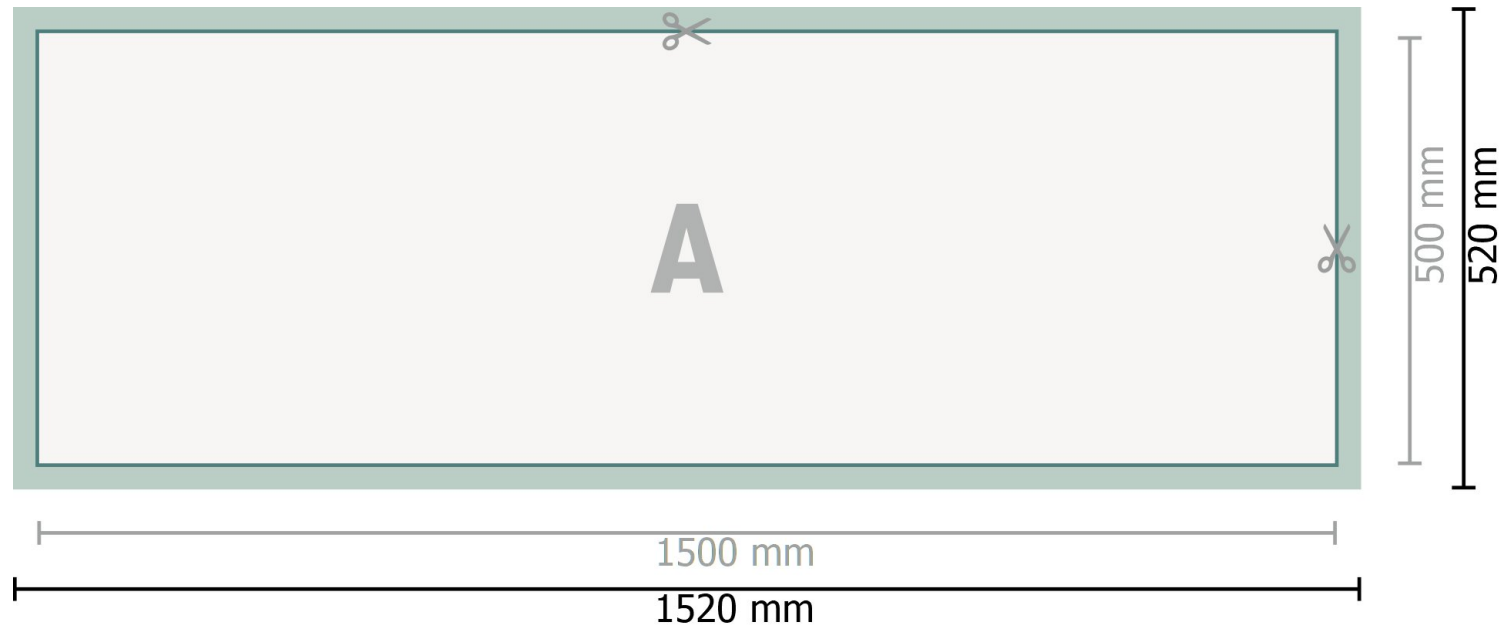

Mehrfachpack PVC-Planen, 150 x 50 cm

Dataformat (incl. 10 mm bleed):
152 x 52 cm

Trimmed size:
150 x 50 cm

Safety margin:
50 mm
Maintaining space between the text/information and the edge of the trimmed format prevents undesirable cuts.

Explanation of symbols

-  Bleed
-  Reading direction
-  Trimmed size
-  Data format
-  We will cut/perforate your product here

Please note:

Allow for trim allowance and safety margin according to instructions.

Arrange background graphics, images or graphics up to the edge of the data format.

Tolerances may occur during production due to cutting, punching and folding processes.

Printing data: Instructions and templates can be found under the menu item *Printing data* at www.onlineprinters.com