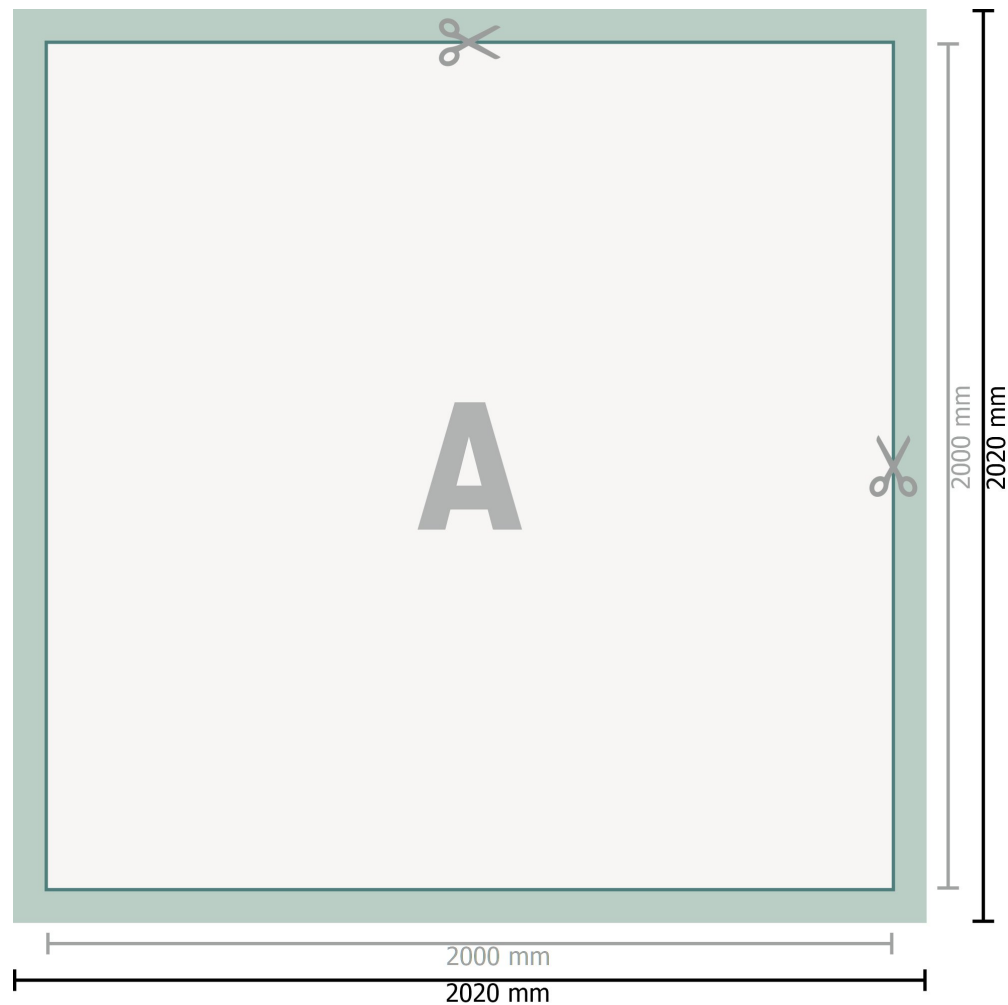

Mehrfachpack PVC-Planen, 200 x 200 cm

Dataformat (incl. 10 mm bleed):

202 x 202 cm

Trimmed size:

200 x 200 cm

Safety margin:

50 mm

Maintaining space between the text/information and the edge of the trimmed format prevents undesirable cuts.

Explanation of symbols

 Bleed

 Reading direction

 Trimmed size

 Data format

 We will cut/perforate your product here

Please note:

Allow for trim allowance and safety margin according to instructions.

Arrange background graphics, images or graphics up to the edge of the data format.

Tolerances may occur during production due to cutting, punching and folding processes.

Printing data: Instructions and templates can be found under the menu item *Printing data* at www.onlineprinters.com