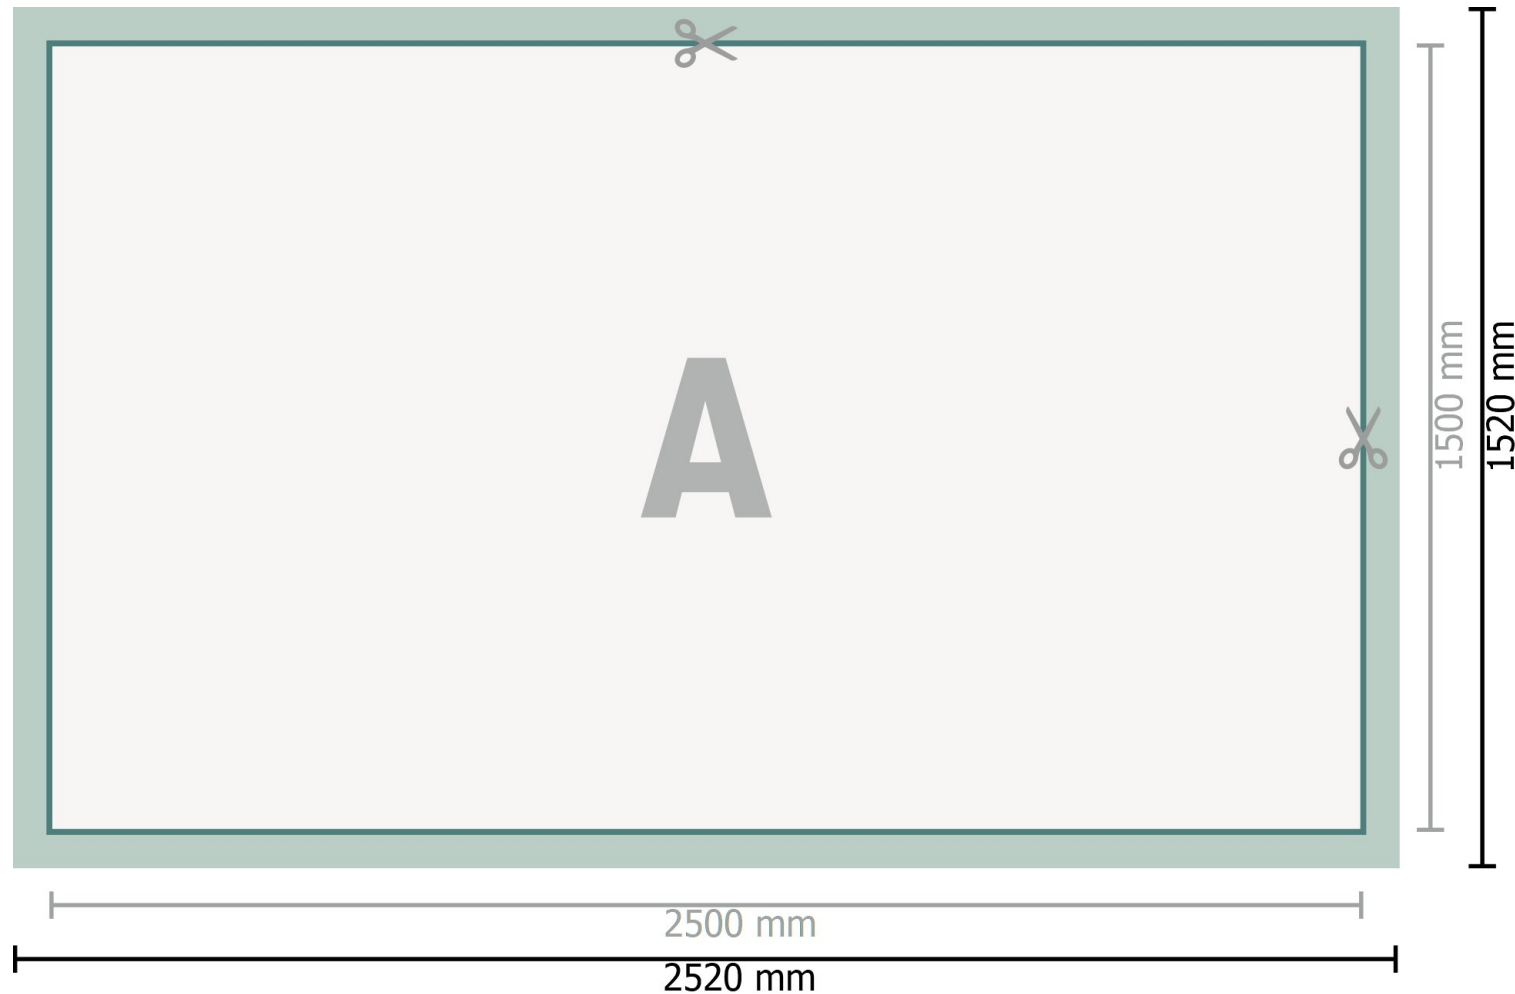

Mehrfachpack PVC-Planen, 250 x 150 cm

Dataformat (incl. 10 mm bleed):
252 x 152 cm

Trimmed size:
250 x 150 cm

Safety margin:
50 mm
Maintaining space between the text/information and the edge of the trimmed format prevents undesirable cuts.

Explanation of symbols

-  Bleed
-  Reading direction
-  Trimmed size
-  Data format
-  We will cut/perforate your product here

Please note:

Allow for trim allowance and safety margin according to instructions.

Arrange background graphics, images or graphics up to the edge of the data format.

Tolerances may occur during production due to cutting, punching and folding processes.

Printing data: Instructions and templates can be found under the menu item *Printing data* at www.onlineprinters.com