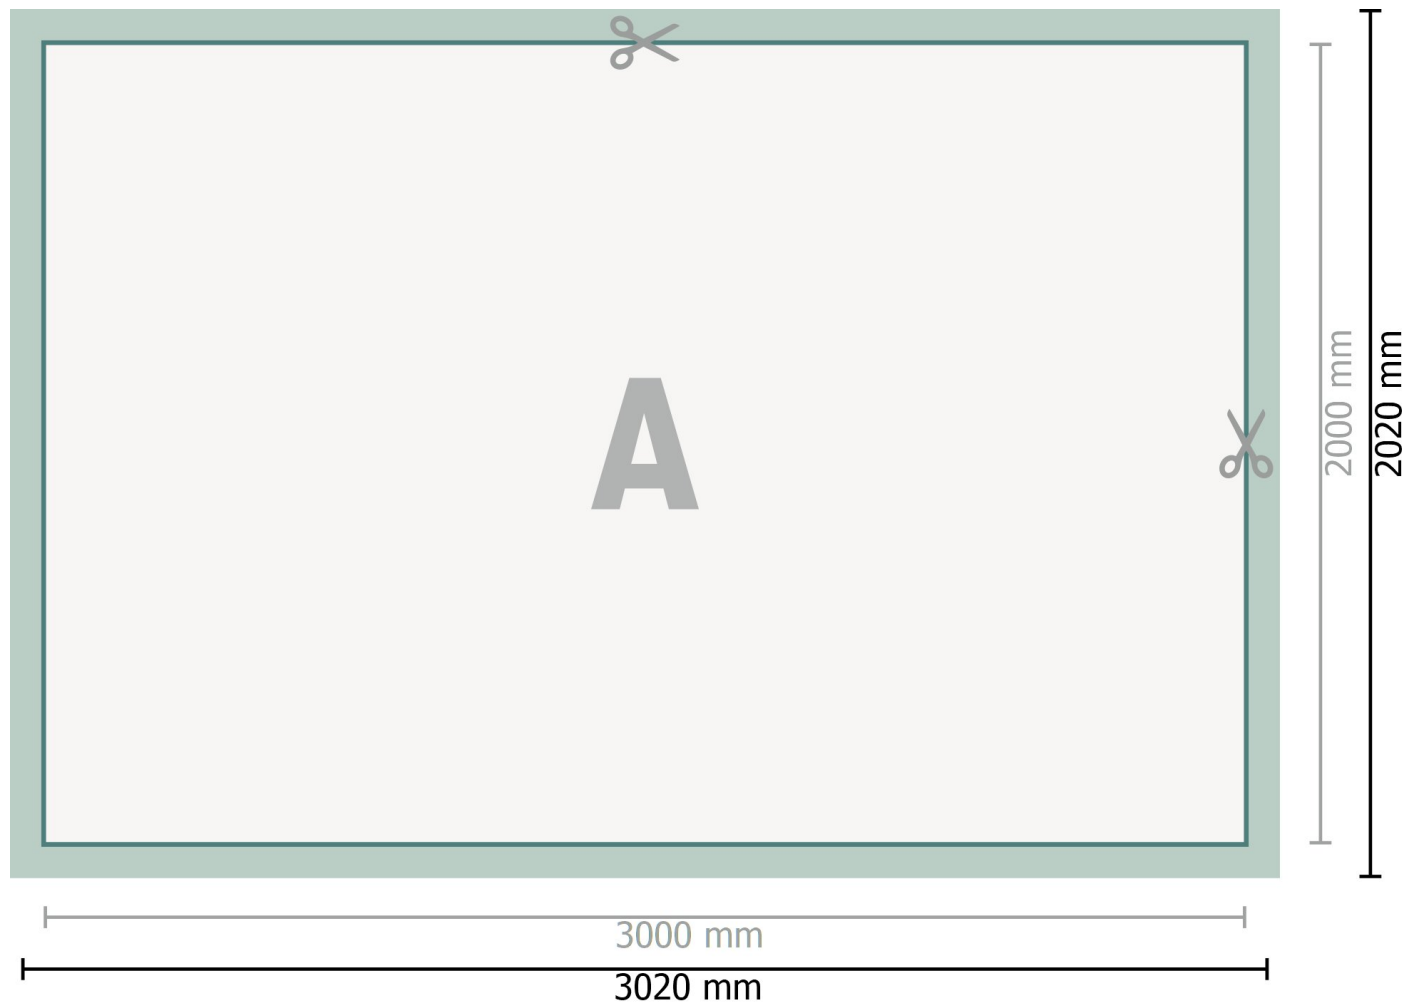

Mehrfachpack PVC-Planen, 300 x 200 cm

Dataformat (incl. 10 mm bleed):

302 x 202 cm

Trimmed size:

300 x 200 cm

Safety margin:

50 mm

Maintaining space between the text/information and the edge of the trimmed format prevents undesirable cuts.

Explanation of symbols

 Bleed

 Reading direction

 Trimmed size

 Data format

 We will cut/perforate your product here

Please note:

Allow for trim allowance and safety margin according to instructions.

Arrange background graphics, images or graphics up to the edge of the data format.

Tolerances may occur during production due to cutting, punching and folding processes.

Printing data: Instructions and templates can be found under the menu item *Printing data* at www.onlineprinters.com