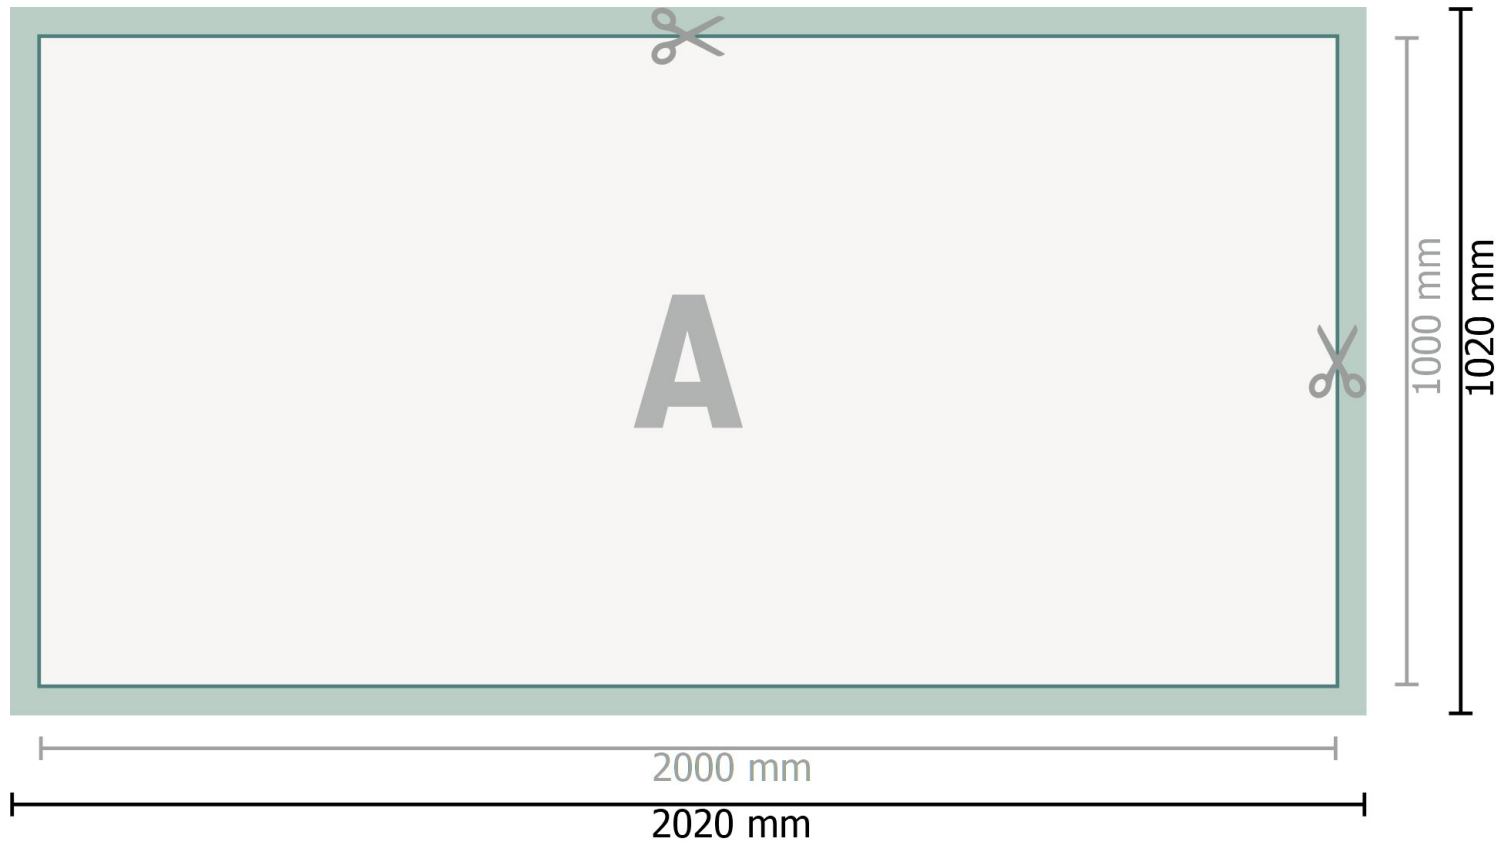

Mehrfachpack PVC-Planen, 200 x 100 cm

Dataformat (incl. 10 mm bleed):

202 x 102 cm

Trimmed size:

200 x 100 cm

Safety margin:

50 mm

Maintaining space between the text/information and the edge of the trimmed format prevents undesirable cuts.

Explanation of symbols

 Bleed

 Reading direction

 Trimmed size

 Data format

 We will cut/perforate your product here

Please note:

Allow for trim allowance and safety margin according to instructions.

Arrange background graphics, images or graphics up to the edge of the data format.

Tolerances may occur during production due to cutting, punching and folding processes.

Printing data: Instructions and templates can be found under the menu item *Printing data* at www.onlineprinters.com