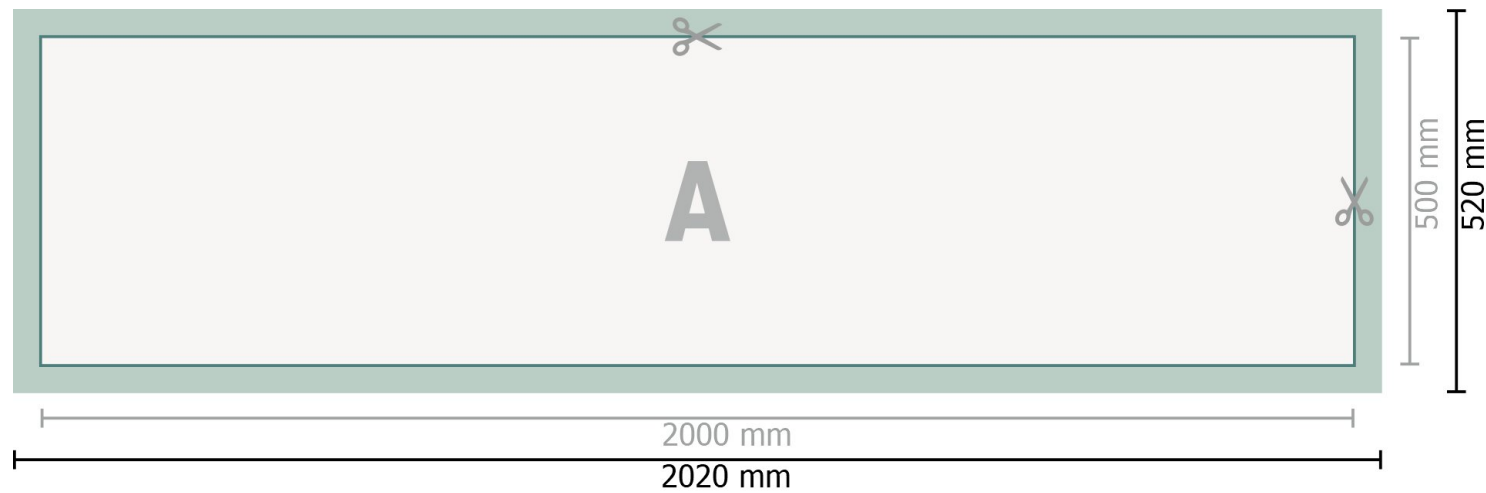

Mehrfachpack PVC-Planen, 200 x 50 cm

Dataformat (incl. 10 mm bleed):
202 x 52 cm

Trimmed size:
200 x 50 cm

Safety margin:
50 mm
Maintaining space between the text/information and the edge of the trimmed format prevents undesirable cuts.

Please note:

Allow for trim allowance and safety margin according to instructions.

Arrange background graphics, images or graphics up to the edge of the data format.

Tolerances may occur during production due to cutting, punching and folding processes.