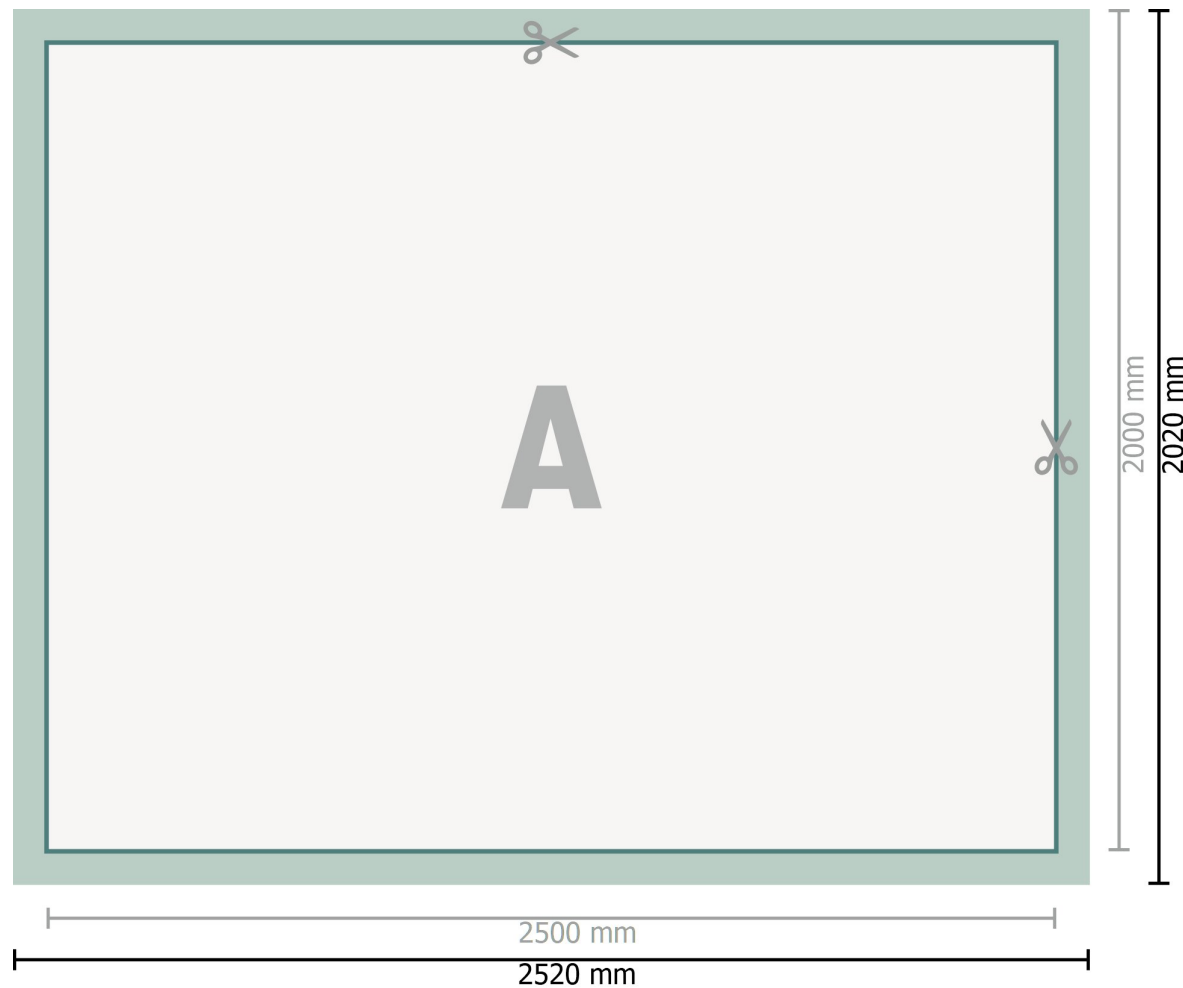

Mehrfachpack PVC-Planen, 250 x 200 cm

Dataformat (incl. 10 mm bleed):

252 x 202 cm

Trimmed size:

250 x 200 cm

Safety margin:

50 mm

Maintaining space between the text/information and the edge of the trimmed format prevents undesirable cuts.

Explanation of symbols

 Bleed

 Reading direction

 Trimmed size

 Data format

 We will cut/perforate your product here

Please note:

Allow for trim allowance and safety margin according to instructions.

Arrange background graphics, images or graphics up to the edge of the data format.

Tolerances may occur during production due to cutting, punching and folding processes.

Printing data: Instructions and templates can be found under the menu item *Printing data* at www.onlineprinters.com