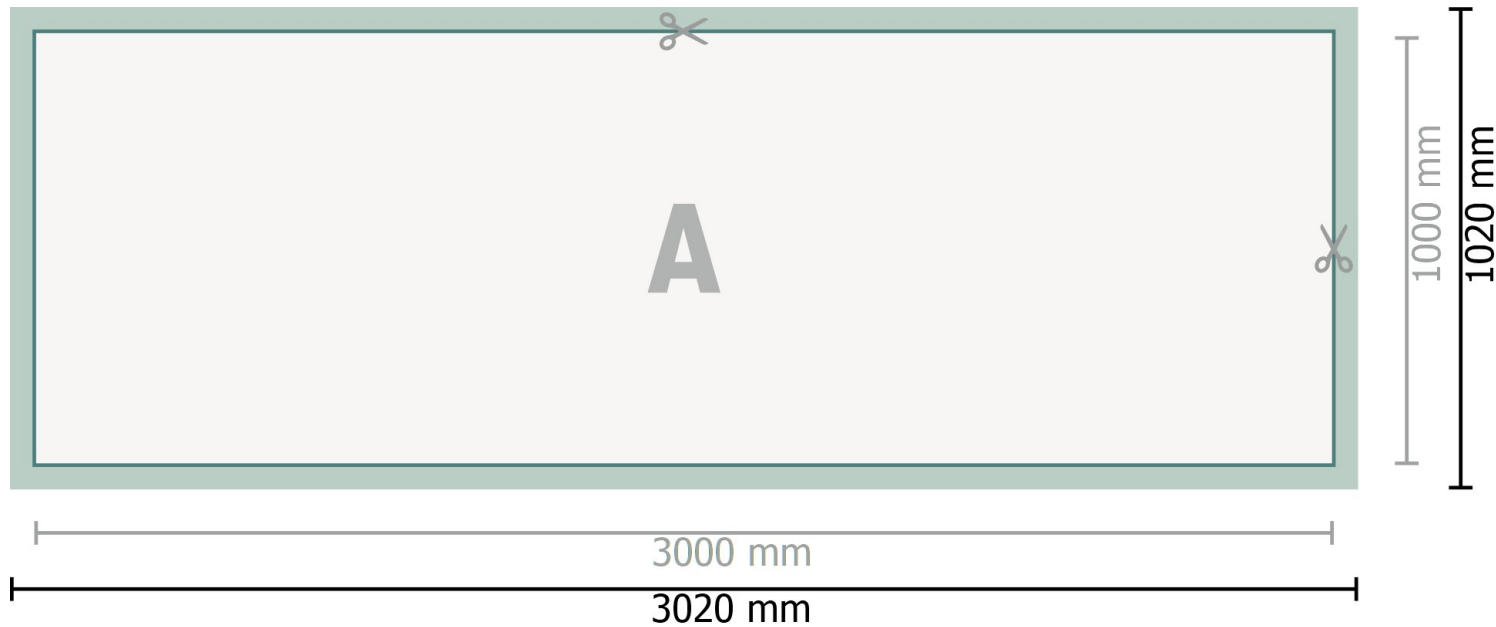

Mehrfachpack PVC-Planen, 300 x 100 cm

Dataformat (incl. 10 mm bleed):

302 x 102 cm

Trimmed size:

300 x 100 cm

Safety margin:

50 mm

Maintaining space between the text/information and the edge of the trimmed format prevents undesirable cuts.

Explanation of symbols

 Bleed

 Reading direction

 Trimmed size

 Data format

 We will cut/perforate your product here

Please note:

Allow for trim allowance and safety margin according to instructions.

Arrange background graphics, images or graphics up to the edge of the data format.

Tolerances may occur during production due to cutting, punching and folding processes.

Printing data: Instructions and templates can be found under the menu item *Printing data* at www.onlineprinters.com