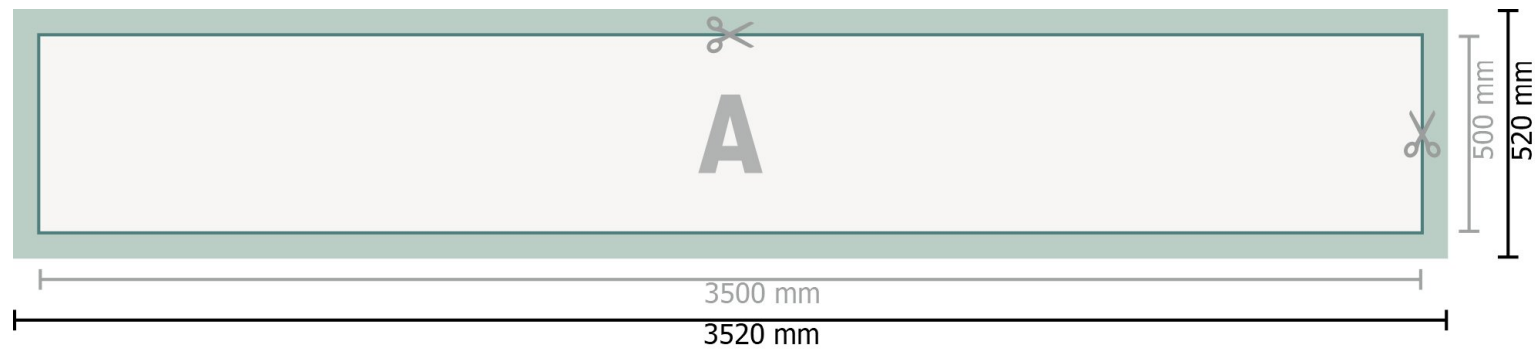

# Mehrfachpack PVC-Planen, 350 x 50 cm

**Dataformat (incl. 10 mm bleed):**  
352 x 52 cm

**Trimmed size:**  
350 x 50 cm

**Safety margin:**  
50 mm  
Maintaining space between the text/information and the edge of the trimmed format prevents undesirable cuts.

## Please note:

Allow for trim allowance and safety margin according to instructions.

Arrange background graphics, images or graphics up to the edge of the data format.

Tolerances may occur during production due to cutting, punching and folding processes.

## Explanation of symbols

-  Bleed
-  Reading direction
-  Trimmed size
-  Data format
-  We will cut/perforate your product here