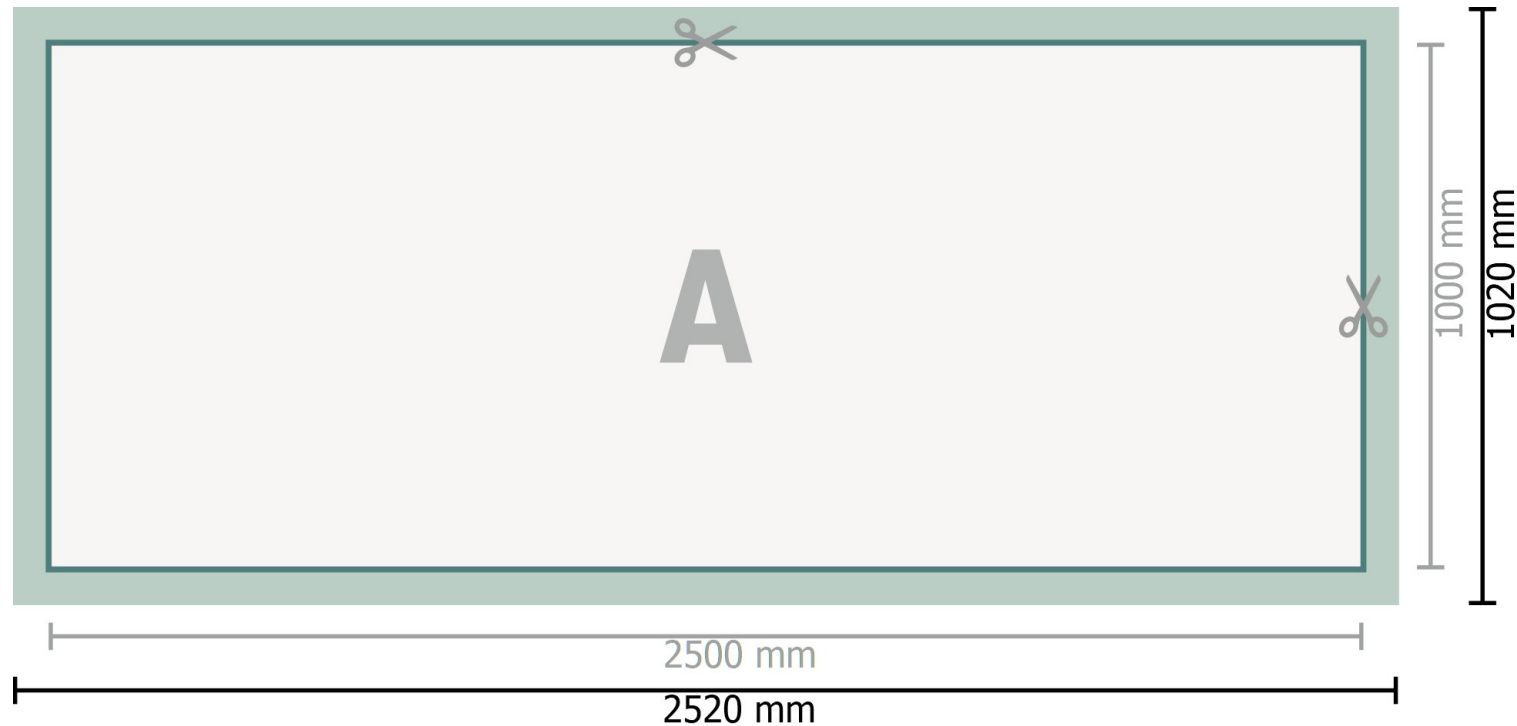

Mehrfachpack PVC-Planen, 250 x 100 cm

Dataformat (incl. 10 mm bleed):

252 x 102 cm

Trimmed size:

250 x 100 cm

Safety margin:

50 mm

Maintaining space between the text/information and the edge of the trimmed format prevents undesirable cuts.

Explanation of symbols

 Bleed

 Reading direction

 Trimmed size

 Data format

 We will cut/perforate your product here

Please note:

Allow for trim allowance and safety margin according to instructions.

Arrange background graphics, images or graphics up to the edge of the data format.

Tolerances may occur during production due to cutting, punching and folding processes.

Printing data: Instructions and templates can be found under the menu item *Printing data* at www.onlineprinters.com