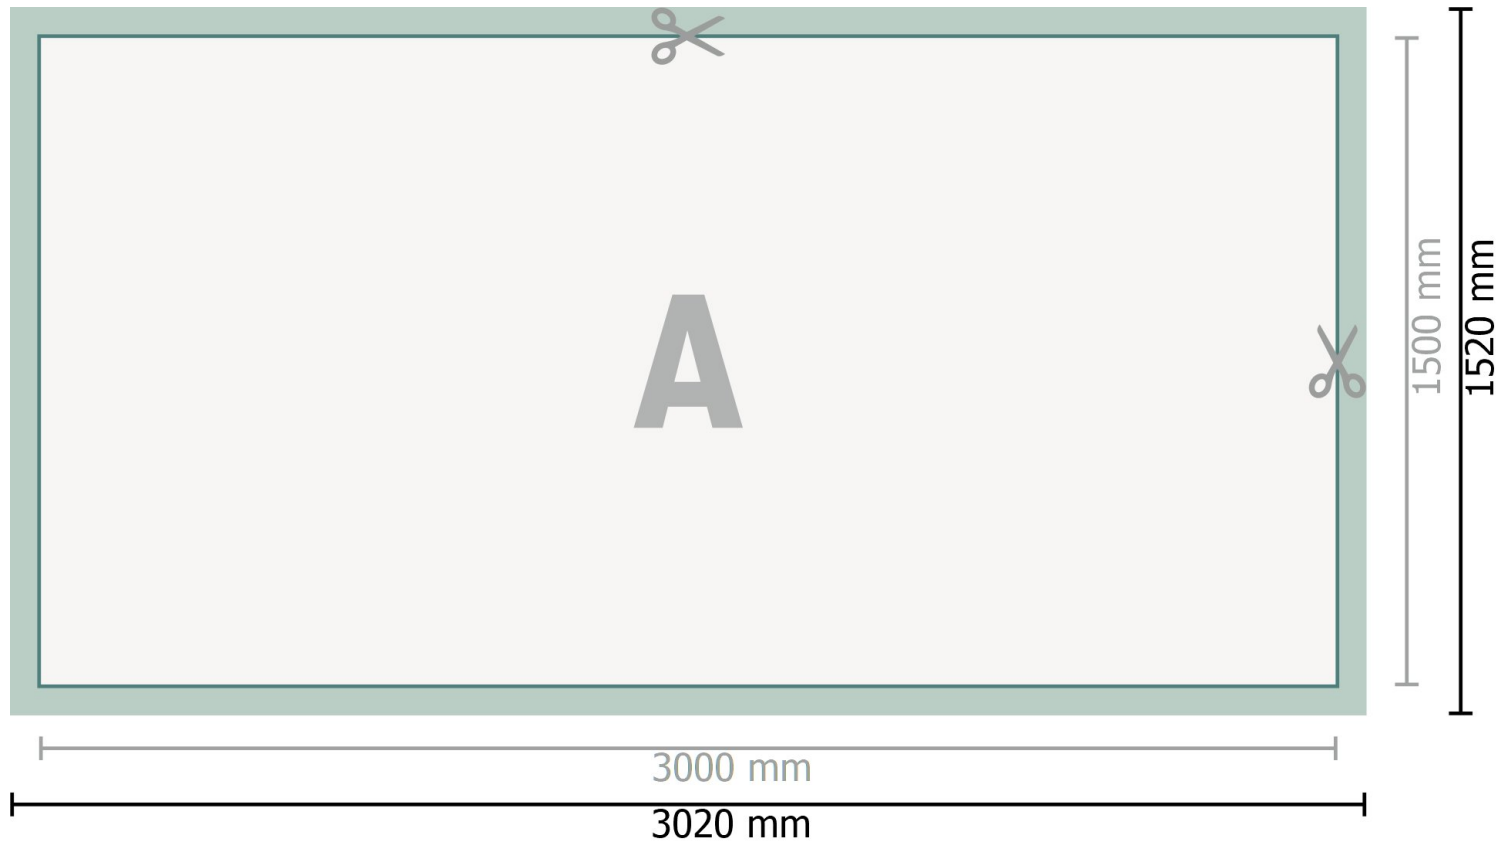

Mehrfachpack PVC-Planen, 300 x 150 cm

Dataformat (incl. 10 mm bleed):

302 x 152 cm

Trimmed size:

300 x 150 cm

Safety margin:

50 mm

Maintaining space between the text/information and the edge of the trimmed format prevents undesirable cuts.

Explanation of symbols

 Bleed

 Reading direction

 Trimmed size

 Data format

 We will cut/perforate your product here

Please note:

Allow for trim allowance and safety margin according to instructions.

Arrange background graphics, images or graphics up to the edge of the data format.

Tolerances may occur during production due to cutting, punching and folding processes.

Printing data: Instructions and templates can be found under the menu item *Printing data* at www.onlineprinters.com