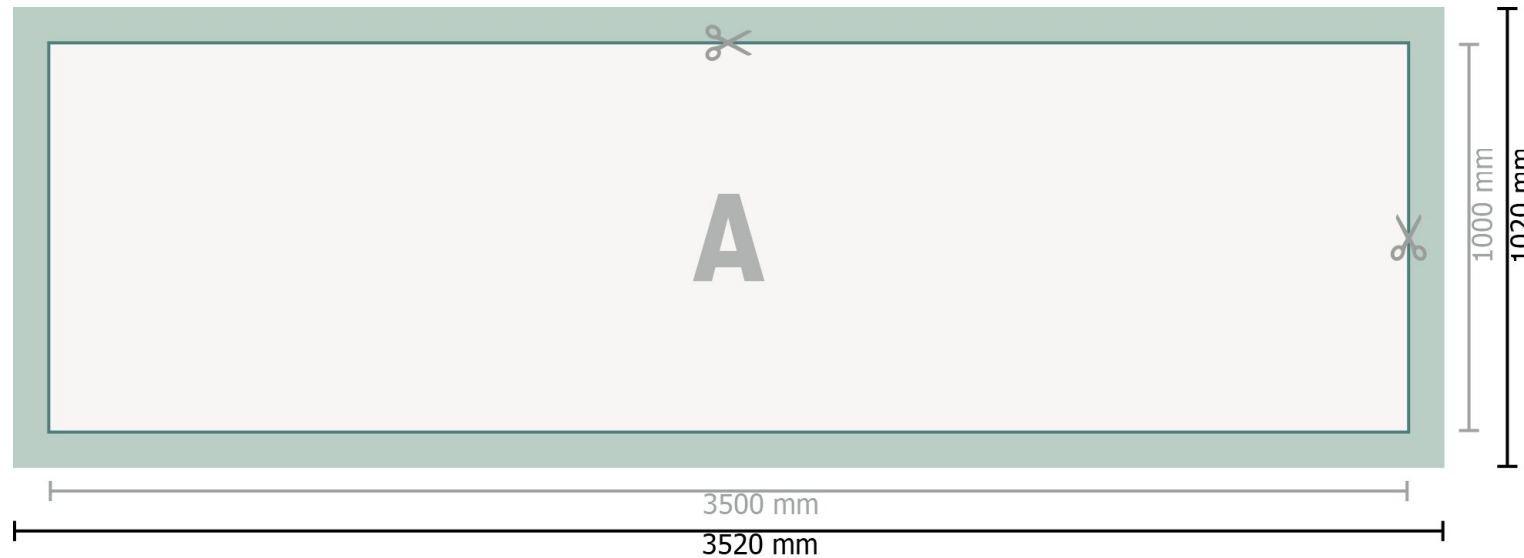

# Mehrfachpack PVC-Planen, 350 x 100 cm

**Dataformat (incl. 10 mm bleed):**  
352 x 102 cm

**Trimmed size:**  
350 x 100 cm

**Safety margin:**  
50 mm  
Maintaining space between the text/information and the edge of the trimmed format prevents undesirable cuts.

## Explanation of symbols

-  Bleed
-  Reading direction
-  Trimmed size
-  Data format
-  We will cut/perforate your product here

## Please note:

Allow for trim allowance and safety margin according to instructions.

Arrange background graphics, images or graphics up to the edge of the data format.

Tolerances may occur during production due to cutting, punching and folding processes.