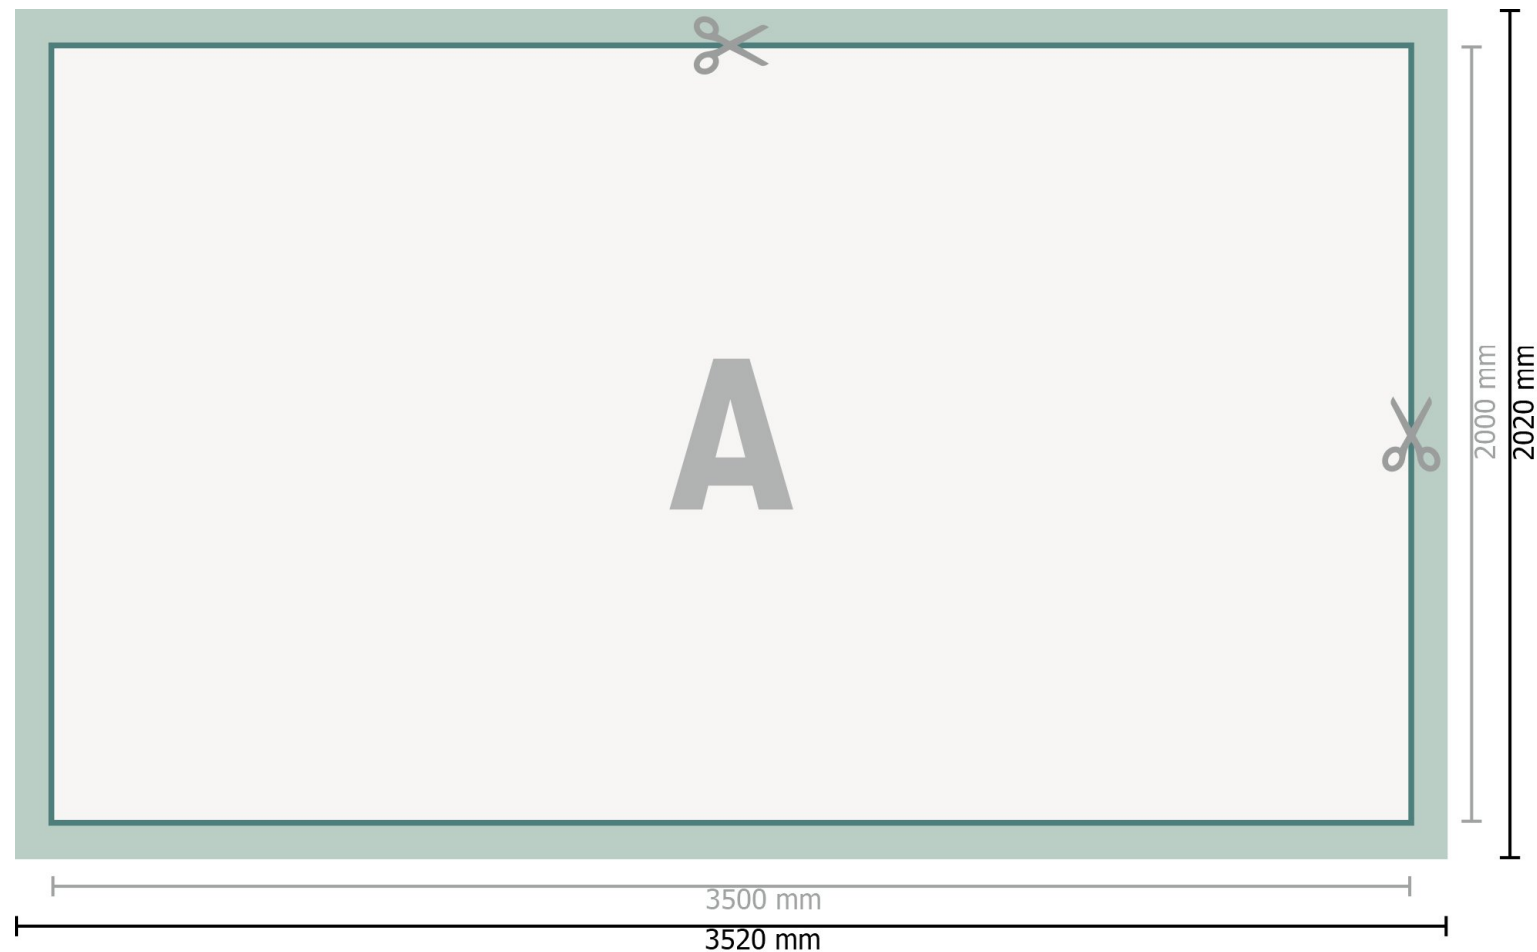

Mehrfachpack PVC-Planen, 350 x 200 cm

Dataformat (incl. 10 mm bleed):
352 x 202 cm

Trimmed size:
350 x 200 cm

Safety margin:
50 mm
Maintaining space between the text/information and the edge of the trimmed format prevents undesirable cuts.

Explanation of symbols

-  Bleed
-  Reading direction
-  Trimmed size
-  Data format
-  We will cut/perforate your product here

Please note:

Allow for trim allowance and safety margin according to instructions.

Arrange background graphics, images or graphics up to the edge of the data format.

Tolerances may occur during production due to cutting, punching and folding processes.

Printing data: Instructions and templates can be found under the menu item *Printing data* at www.onlineprinters.com