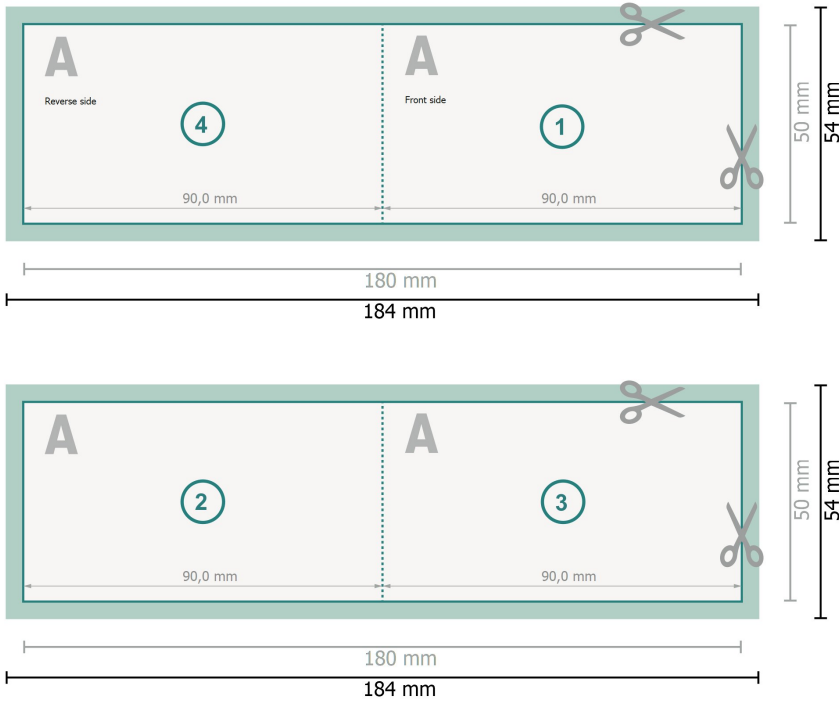

Fold. business card Landscape, 9.0 x 5.0 cm

1 fold

Dataformat (incl. 2 mm bleed):
18,4 x 5,4 cm

bleed:
2 mm

Trimmed size:
18 x 5 cm

Trimmed size (closed):
9 x 5 cm

Safety margin:
4 mm

Maintaining space between the text/information and the edge of the trimmed format prevents undesirable cuts.

Explanation of symbols

-  Bleed
-  Reading direction
-  Trimmed size
-  Data format
-  Creasing/Folding

Please note:

Allow for trim allowance and safety margin according to instructions.

Arrange background graphics, images or graphics up to the edge of the data format.

Tolerances may occur during production due to cutting, punching and folding processes.

Printing data: Instructions and templates can be found under the menu item *Printing data* at www.onlineprinters.com