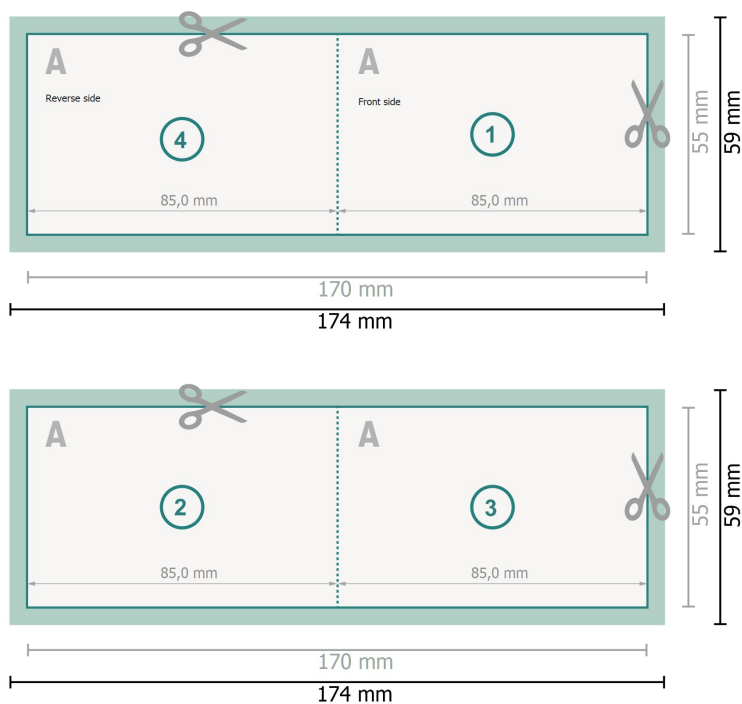

Fold. business card Landscape, 8.5x5.5 cm

1 fold

Dataformat (incl. 2 mm bleed):

17,4 x 5,9 cm

bleed:

2 mm

Trimmed size:

17 x 5,5 cm

Trimmed size (closed):

8,5 x 5,5 cm

Safety margin:

4 mm

Maintaining space between the text/information and the edge of the trimmed format prevents undesirable cuts.

Explanation of symbols

 Bleed

 Reading direction

 Trimmed size

 Data format

 Creasing/Folding

Please note:

Allow for trim allowance and safety margin according to instructions.

Arrange background graphics, images or graphics up to the edge of the data format.