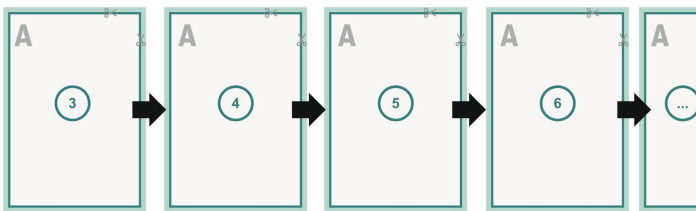

cover

inner part

Sequence of pages

Create pages consecutively as individual pages.

finished product

Dataformat (incl. mm bleed):

17,4 x 24,4 cm

Trimmed size (closed):

17 x 24 cm

bleed:

mm

Safety margin:

5 mm

Maintaining space between the text/information and the edge of the trimmed format prevents undesirable cuts.

Explanation of symbols

 Bleed

A Reading direction

 We will cut/perforate your product here

- - - Creasing/Folding

Please note:

Allow for trim allowance and safety margin according to instructions.

Arrange background graphics, images or graphics up to the edge of the data format.