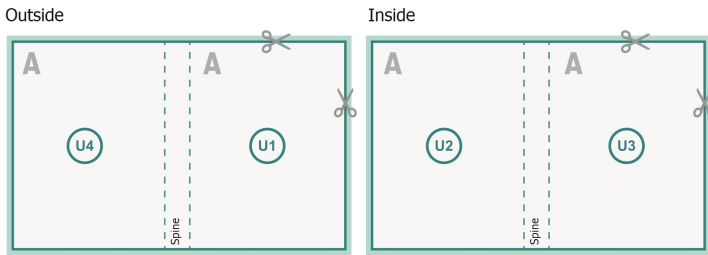

cover

inner part

Sequence of pages

Create pages consecutively as individual pages.

finished product

Dataformat (incl. mm bleed):

17,4 x 24,4 cm

Trimmed size (closed):

17 x 24 cm

bleed:

mm

Safety margin:

5 mm

Maintaining space between the text/information and the edge of the trimmed format prevents undesirable cuts.

Explanation of symbols

 Bleed