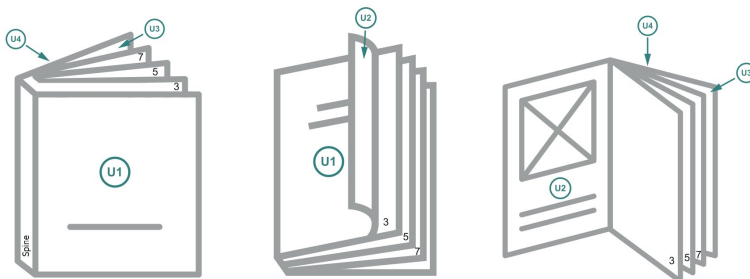

cover

inner part

Sequence of pages

Create pages consecutively as individual pages.

finished product

Dataformat (incl. mm bleed):

17,4 x 24,4 cm

Trimmed size (closed):

17 x 24 cm

bleed:

mm

Safety margin:

5 mm

Maintaining space between the text/information and the edge of the trimmed format prevents undesirable cuts.

Explanation of symbols

 Bleed

A Reading direction

 We will cut/perforate your product here

- - - Creasing/Folding

Please note:

Allow for trim allowance and safety margin according to instructions.

Arrange background graphics, images or graphics up to the edge of the data format.