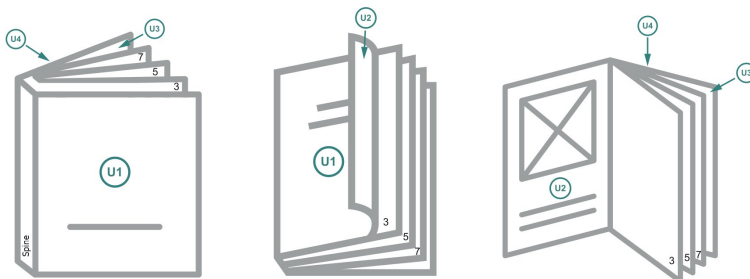

cover

inner part

Sequence of pages

Create pages consecutively as individual pages.

finished product

Dataformat (incl. mm bleed):

15,2 x 21,4 cm

Trimmed size (closed):

14,8 x 21 cm

bleed:

mm

Safety margin:

5 mm

Maintaining space between the text/information and the edge of the trimmed format prevents undesirable cuts.

Explanation of symbols

 Bleed

 Reading direction

 We will cut/perforate your product here

 Creasing/Folding

Please note:

Allow for trim allowance and safety margin according to instructions.

Arrange background graphics, images or graphics up to the edge of the data format.