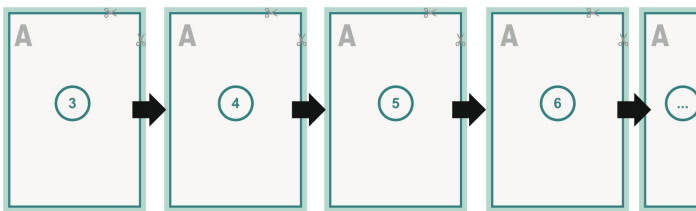

cover

inner part

Sequence of pages

Create pages consecutively as individual pages.

finished product

Dataformat (incl. mm bleed):

15,2 x 21,4 cm

Trimmed size (closed):

14,8 x 21 cm

bleed:

mm

Safety margin:

5 mm

Maintaining space between the text/information and the edge of the trimmed format prevents undesirable cuts.

Explanation of symbols

 Bleed

 Reading direction

 We will cut/perforate your product here

 Creasing/Folding

Please note:

Allow for trim allowance and safety margin according to instructions.

Arrange background graphics, images or graphics up to the edge of the data format.