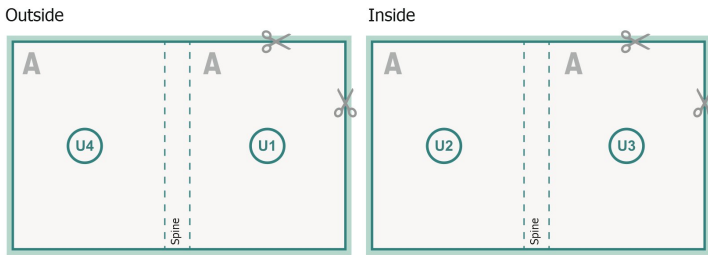

cover

inner part

Sequence of pages

Create pages consecutively as individual pages.

finished product

Dataformat (incl. mm bleed):

15,2 x 21,4 cm

Trimmed size (closed):

14,8 x 21 cm

bleed:

mm

Safety margin:

5 mm

Maintaining space between the text/information and the edge of the trimmed format prevents undesirable cuts.

Explanation of symbols

 Bleed