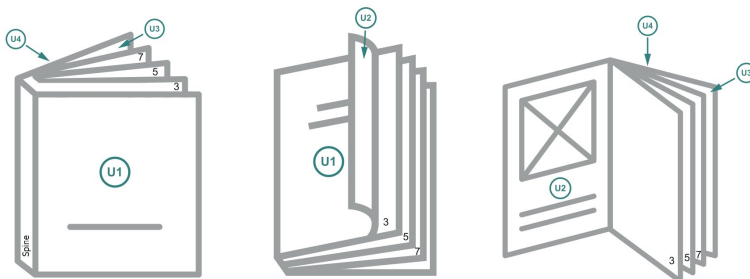

cover

inner part

Sequence of pages

Create pages consecutively as individual pages.

finished product

Dataformat (incl. mm bleed):

21,4 x 28,4 cm

Trimmed size (closed):

21 x 28 cm

bleed:

mm

Safety margin:

5 mm

Maintaining space between the text/information and the edge of the trimmed format prevents undesirable cuts.

Explanation of symbols

 Bleed

A Reading direction

 We will cut/perforate your product here

- - - Creasing/Folding

Please note:

Allow for trim allowance and safety margin according to instructions.

Arrange background graphics, images or graphics up to the edge of the data format.