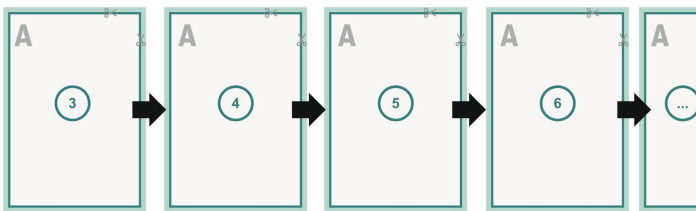

cover

inner part

Sequence of pages

Create pages consecutively as individual pages.

finished product

Dataformat (incl. mm bleed):

21,4 x 28,4 cm

Trimmed size (closed):

21 x 28 cm

bleed:

mm

Safety margin:

5 mm

Maintaining space between the text/information and the edge of the trimmed format prevents undesirable cuts.

Explanation of symbols

 Bleed

A Reading direction

 We will cut/perforate your product here

- - - Creasing/Folding

Please note:

Allow for trim allowance and safety margin according to instructions.

Arrange background graphics, images or graphics up to the edge of the data format.