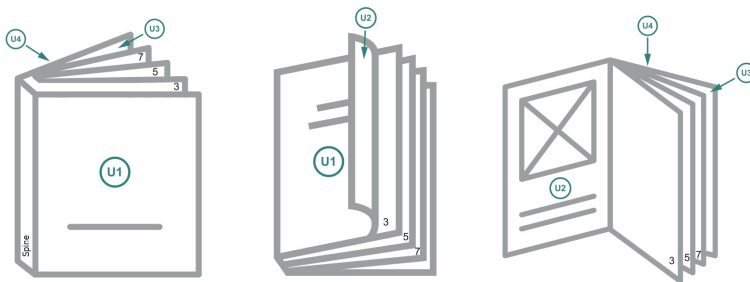

cover

inner part

Sequence of pages

Create pages consecutively as individual pages.

finished product

Dataformat (incl. mm bleed):

21,4 x 10,9 cm

Trimmed size (closed):

21 x 10,5 cm

bleed:

mm

Safety margin:

5 mm

Maintaining space between the text/information and the edge of the trimmed format prevents undesirable cuts.

Explanation of symbols

 Bleed

 Reading direction

 We will cut/perforate your product here

 Creasing/Folding

Please note:

Allow for trim allowance and safety margin according to instructions.

Arrange background graphics, images or graphics up to the edge of the data format.