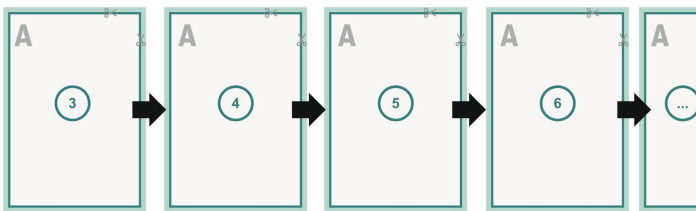

cover

inner part

Sequence of pages

Create pages consecutively as individual pages.

finished product

Dataformat (incl. mm bleed):

21,4 x 10,9 cm

Trimmed size (closed):

21 x 10,5 cm

bleed:

mm

Safety margin:

5 mm

Maintaining space between the text/information and the edge of the trimmed format prevents undesirable cuts.

Explanation of symbols

 Bleed

 Reading direction

 We will cut/perforate your product here

 Creasing/Folding

Please note:

Allow for trim allowance and safety margin according to instructions.

Arrange background graphics, images or graphics up to the edge of the data format.