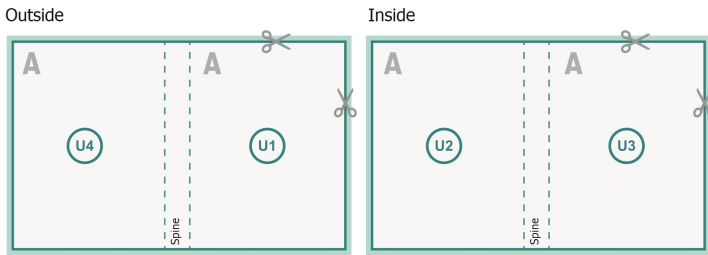

cover

inner part

Sequence of pages

Create pages consecutively as individual pages.

finished product

Dataformat (incl. mm bleed):

21,4 x 10,9 cm

Trimmed size (closed):

21 x 10,5 cm

bleed:

mm

Safety margin:

5 mm

Maintaining space between the text/information and the edge of the trimmed format prevents undesirable cuts.

Explanation of symbols

 Bleed