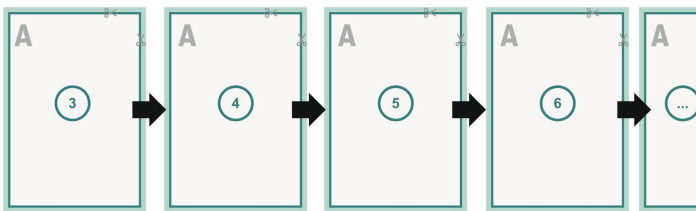

cover

inner part

Sequence of pages

Create pages consecutively as individual pages.

finished product

Dataformat (incl. mm bleed):

24,4 x 17,4 cm

Trimmed size (closed):

24 x 17 cm

bleed:

mm

Safety margin:

5 mm

Maintaining space between the text/information and the edge of the trimmed format prevents undesirable cuts.

Explanation of symbols

 Bleed

A Reading direction

 We will cut/perforate your product here

- - - Creasing/Folding

Please note:

Allow for trim allowance and safety margin according to instructions.

Arrange background graphics, images or graphics up to the edge of the data format.