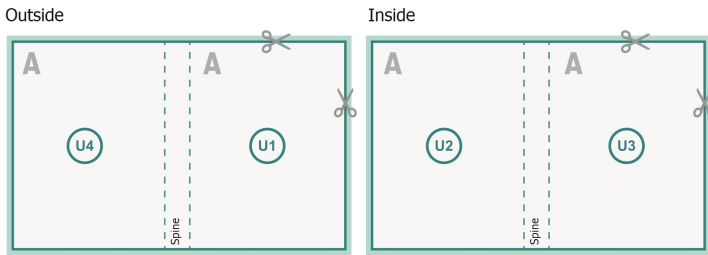

cover

inner part

Sequence of pages

Create pages consecutively as individual pages.

finished product

Dataformat (incl. mm bleed):

24,4 x 17,4 cm

Trimmed size (closed):

24 x 17 cm

bleed:

mm

Safety margin:

5 mm

Maintaining space between the text/information and the edge of the trimmed format prevents undesirable cuts.

Explanation of symbols

 Bleed