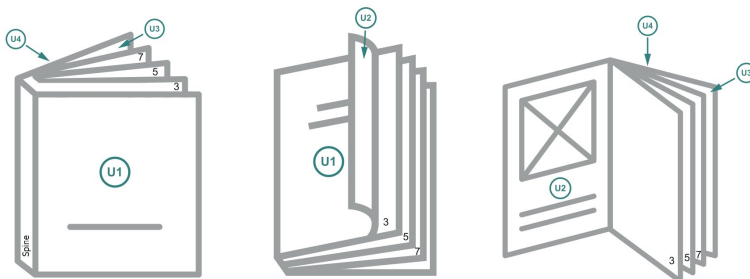

cover

inner part

Sequence of pages

Create pages consecutively as individual pages.

finished product

Dataformat (incl. mm bleed):

24,4 x 17,4 cm

Trimmed size (closed):

24 x 17 cm

bleed:

mm

Safety margin:

5 mm

Maintaining space between the text/information and the edge of the trimmed format prevents undesirable cuts.

Explanation of symbols

 Bleed

A Reading direction

 We will cut/perforate your product here

- - - Creasing/Folding

Please note:

Allow for trim allowance and safety margin according to instructions.

Arrange background graphics, images or graphics up to the edge of the data format.