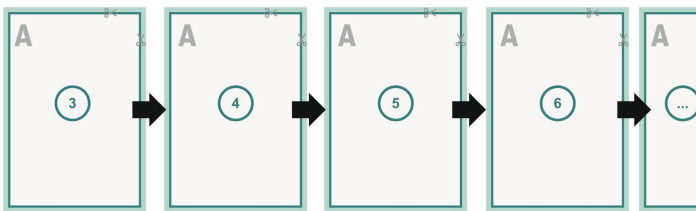

cover

inner part

Sequence of pages

Create pages consecutively as individual pages.

finished product

Dataformat (incl. mm bleed):

21,4 x 21,4 cm

Trimmed size (closed):

21 x 21 cm

bleed:

mm

Safety margin:

5 mm

Maintaining space between the text/information and the edge of the trimmed format prevents undesirable cuts.

Explanation of symbols

 Bleed

A Reading direction

 We will cut/perforate your product here

- - - Creasing/Folding

Please note:

Allow for trim allowance and safety margin according to instructions.

Arrange background graphics, images or graphics up to the edge of the data format.