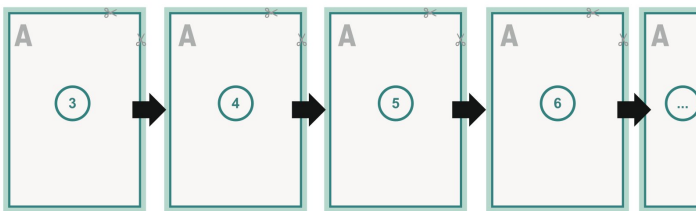

cover

inner part

Sequence of pages

Create pages consecutively as individual pages.

finished product

Dataformat (incl. mm bleed):

15,2 x 15,2 cm

Trimmed size (closed):

14,8 x 14,8 cm

bleed:

mm

Safety margin:

5 mm

Maintaining space between the text/information and the edge of the trimmed format prevents undesirable cuts.

Explanation of symbols

 Bleed

A Reading direction

 We will cut/perforate your product here

- - - Creasing/Folding

Please note:

Allow for trim allowance and safety margin according to instructions.

Arrange background graphics, images or graphics up to the edge of the data format.