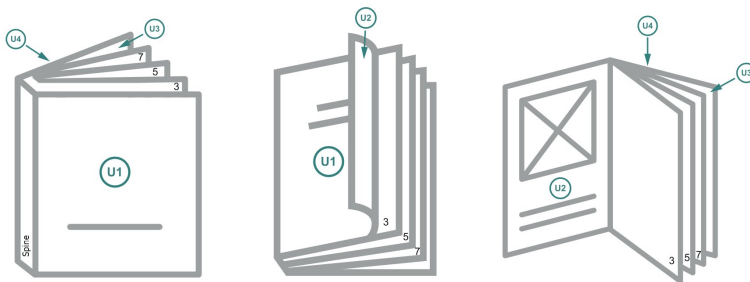

cover

inner part

Sequence of pages

Create pages consecutively as individual pages.

finished product

Dataformat (incl. mm bleed):

15,2 x 15,2 cm

Trimmed size (closed):

14,8 x 14,8 cm

bleed:

mm

Safety margin:

5 mm

Maintaining space between the text/information and the edge of the trimmed format prevents undesirable cuts.

Explanation of symbols

 Bleed

A Reading direction

 We will cut/perforate your product here

- - - Creasing/Folding

Please note:

Allow for trim allowance and safety margin according to instructions.

Arrange background graphics, images or graphics up to the edge of the data format.