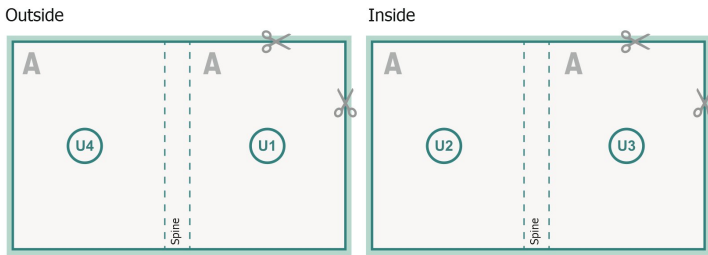

cover

inner part

Sequence of pages

Create pages consecutively as individual pages.

finished product

Dataformat (incl. mm bleed):

15,2 x 15,2 cm

Trimmed size (closed):

14,8 x 14,8 cm

bleed:

mm

Safety margin:

5 mm

Maintaining space between the text/information and the edge of the trimmed format prevents undesirable cuts.

Explanation of symbols

 Bleed