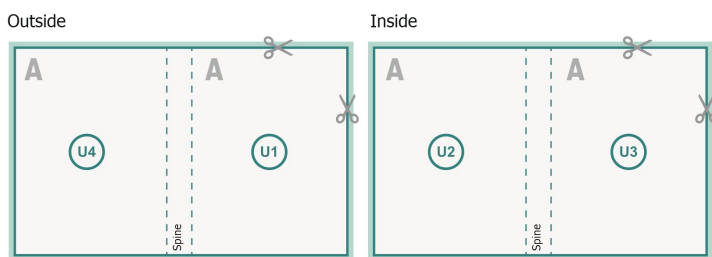

cover

inner part

**Sequence of pages**

Create pages consecutively as individual pages.

finished product

**Dataformat (incl. mm bleed):**

21,4 x 15,2 cm

**Trimmed size (closed):**

21 x 14,8 cm

**bleed:**

mm

**Safety margin:**

5 mm

Maintaining space between the text/information and the edge of the trimmed format prevents undesirable cuts.

**Explanation of symbols**

 Bleed