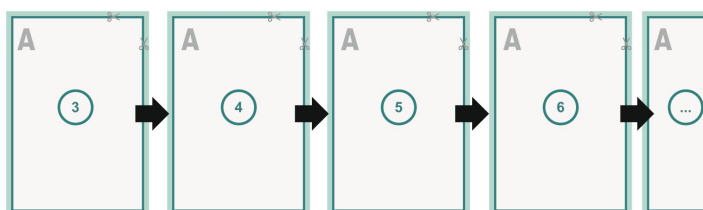

cover

inner part

**Sequence of pages**

Create pages consecutively as individual pages.

finished product

**Dataformat (incl. mm bleed):**

21,4 x 15,2 cm

**Trimmed size (closed):**

21 x 14,8 cm

**bleed:**

mm

**Safety margin:**

5 mm

Maintaining space between the text/information and the edge of the trimmed format prevents undesirable cuts.

**Explanation of symbols**

 Bleed

 Reading direction

 We will cut/perforate your product here

 Creasing/Folding

**Please note:**

Allow for trim allowance and safety margin according to instructions.

Arrange background graphics, images or graphics up to the edge of the data format.