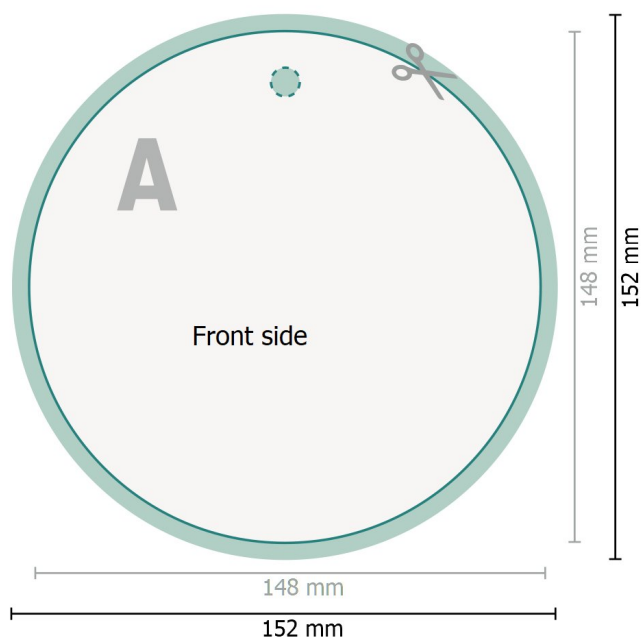

Product tags with special-effect colours, Ø 14.8 cm, round

Dataformat (incl. 2 mm bleed):

15,2 x 15,2 cm

bleed:

2 mm

Trimmed size:

14,8 x 14,8 cm

Safety margin:

4 mm

Maintaining space between the text/information and the edge of the trimmed format prevents undesirable cuts.

Explanation of symbols

 Bleed

 Reading direction

 Trimmed size

 Data format

 We will cut/perforate your product here

Please note:

Allow for trim allowance and safety margin according to instructions.

Arrange background graphics, images or graphics up to the edge of the data format.

Tolerances may occur during production due to cutting, punching and folding processes.