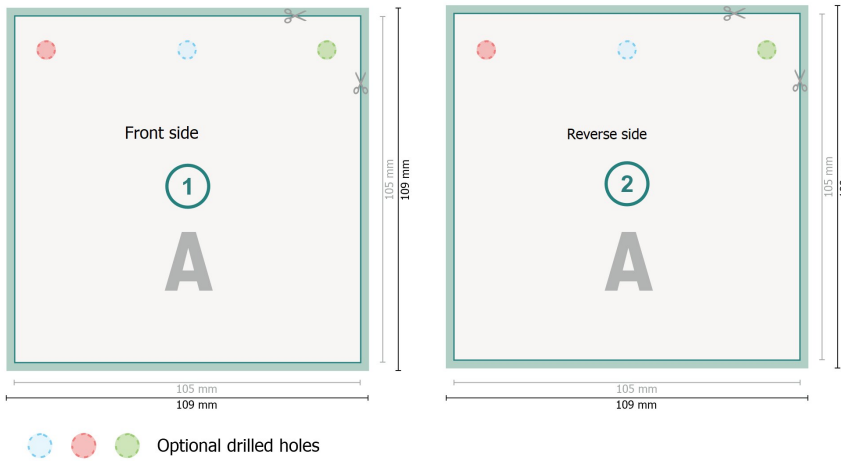

# Product tags with special-effect colours, A6-Squares

**Dataformat (incl. 2 mm bleed):**  
10,9 x 10,9 cm

**bleed:**  
2 mm

**Trimmed size:**  
10,5 x 10,5 cm

**Safety margin:**  
4 mm

Maintaining space between the text/information and the edge of the trimmed format prevents undesirable cuts.

## Explanation of symbols

-  Bleed
-  Reading direction
-  Trimmed size
-  Data format
-  We will cut/perforate your product here

## Please note:

Allow for trim allowance and safety margin according to instructions.

Arrange background graphics, images or graphics up to the edge of the data format.

Tolerances may occur during production due to cutting, punching and folding processes.