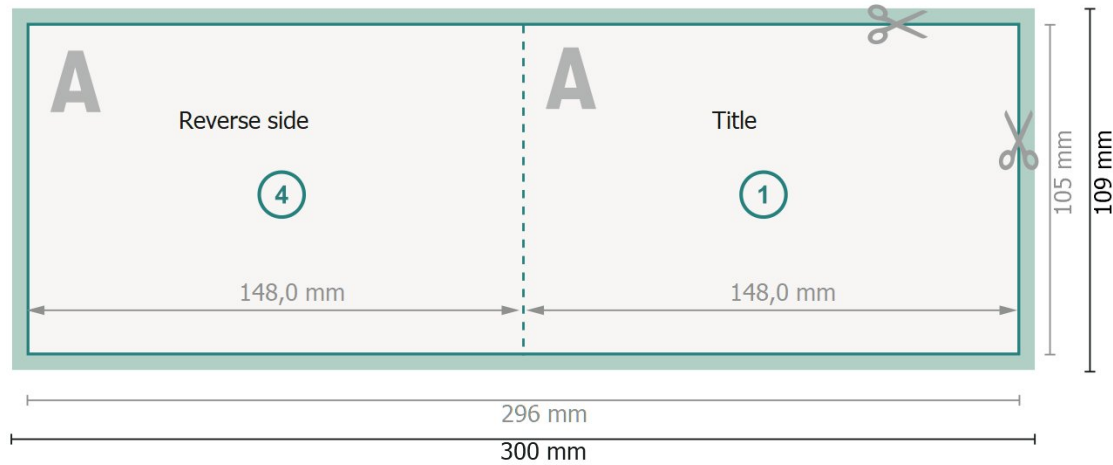

# Folded voucher cards, A6, Landscape

1 fold

Outside

Inside

**Dataformat (incl. 2 mm bleed):**

30 x 10,9 cm

**Trimmed size:**

29,6 x 10,5 cm

**Trimmed size (closed):**

14,8 x 10,5 cm

**bleed:**

2 mm

**Safety margin:**

4 mm

Maintaining space between the text/information and the edge of the trimmed format prevents undesirable cuts.

**Please note:**

Allow for trim allowance and safety margin according to instructions.

Arrange background graphics, images or graphics up to the edge of the data format.

Tolerances may occur during production due to cutting, punching and folding processes.