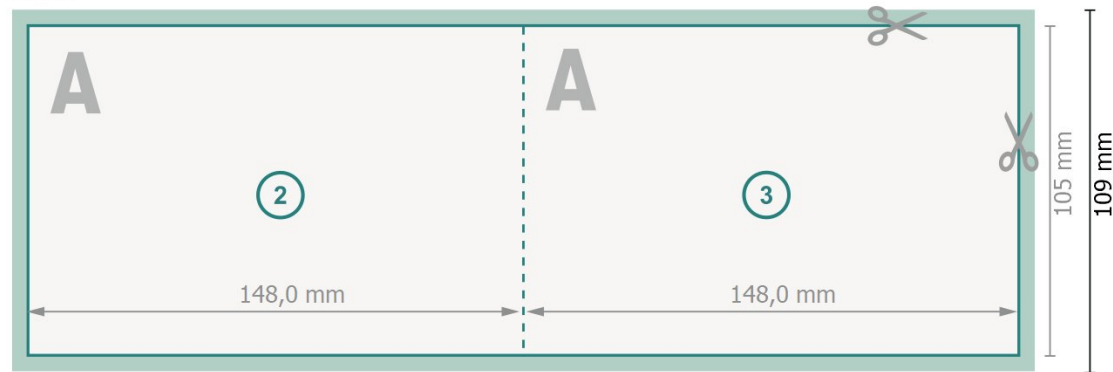

# Folded voucher cards, A6, Landscape

1 fold

Outside

Inside

**Dataformat (incl. 2 mm bleed):**

30 x 10,9 cm

**Trimmed size:**

29,6 x 10,5 cm

**Trimmed size (closed):**

14,8 x 10,5 cm

**bleed:**

2 mm

**Safety margin:**

4 mm

Maintaining space between the text/information and the edge of the trimmed format prevents undesirable cuts.

**Please note:**

Allow for trim allowance and safety margin according to instructions.

Arrange background graphics, images or graphics up to the edge of the data format.

Tolerances may occur during production due to cutting, punching and folding processes.