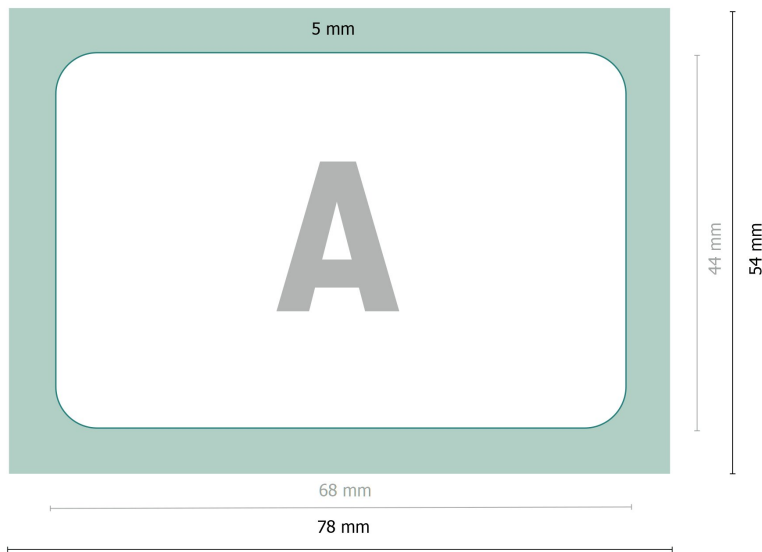

Buttons with clip fastener, 6.8 x 4.4 cm mit abgerundeten Kanten

**Data format:**

7,8 x 5,4 cm

Trimmed size:

6,8 x 4,4 cm

Fold-over edge:

0,5 cm

Safety margin:

2 mm

Maintaining space between the text/information and the edge of the trimmed format prevents undesirable cuts.

Explanation of symbols

—| Trimmed size

—| Data format

■ Fold-over edge

Please note:

Allow for trim allowance and safety margin according to instructions.

Arrange background graphics, images or graphics up to the edge of the data format.

Tolerances may occur during production due to cutting, punching and folding processes.

Printing data: Instructions and templates can be found under the menu item *Printing data* at www.onlineprinters.com