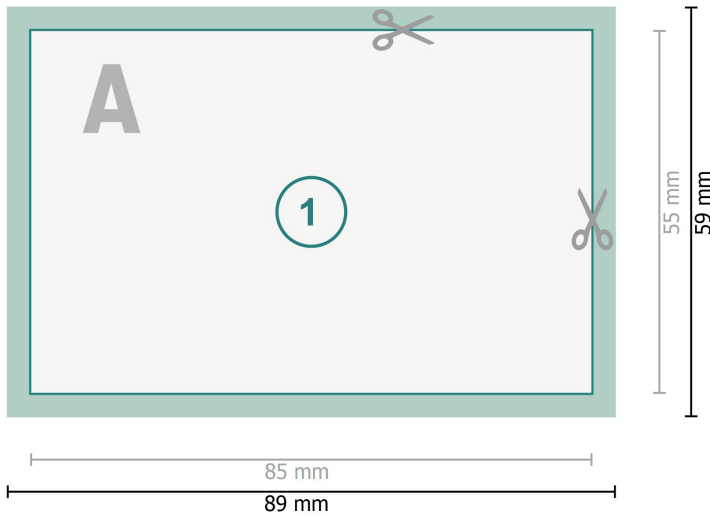

Simple voucher cards, 8,5 x 5,5 cm, printed on both sides

Dataformat (incl. 2 mm bleed):
8,9 x 5,9 cm

Trimmed size:
8,5 x 5,5 cm

bleed:
2 mm

Safety margin:
4 mm

Maintaining space between the text/information and the edge of the trimmed format prevents undesirable cuts.

Explanation of symbols

 Bleed

 Reading direction

 Trimmed size

 Data format

Please note:

Allow for trim allowance and safety margin according to instructions.

Arrange background graphics, images or graphics up to the edge of the data format.