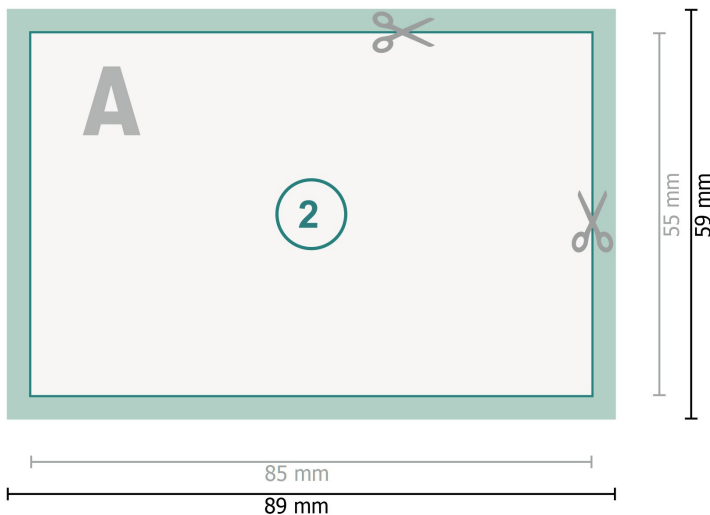

Simple voucher cards, 8,5 x 5,5 cm, printed on both sides

Dataformat (incl. 2 mm bleed):
8,9 x 5,9 cm

Trimmed size:
8,5 x 5,5 cm

bleed:
2 mm

Safety margin:
4 mm

Maintaining space between the text/information and the edge of the trimmed format prevents undesirable cuts.

Explanation of symbols

 Bleed

 Reading direction

 Trimmed size

 Data format

Please note:

Allow for trim allowance and safety margin according to instructions.

Arrange background graphics, images or graphics up to the edge of the data format.