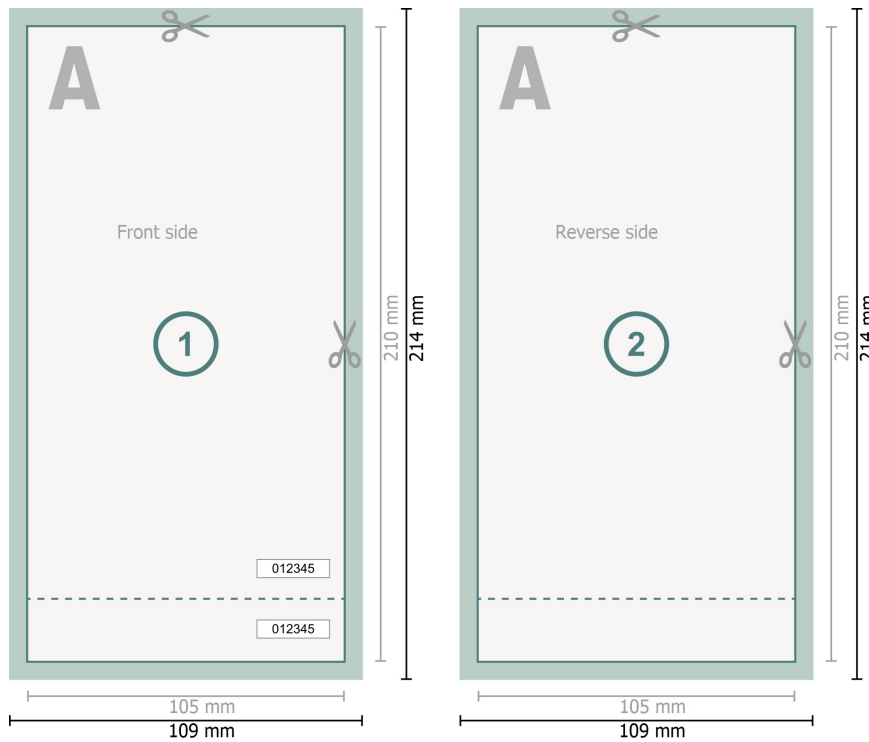

# Voucher cards with perforation, DL, printed on both sides

## Dataformat (incl. 2 mm bleed):

10,9 x 21,4 cm

## Trimmed size:

10,5 x 21 cm

## bleed:

2 mm