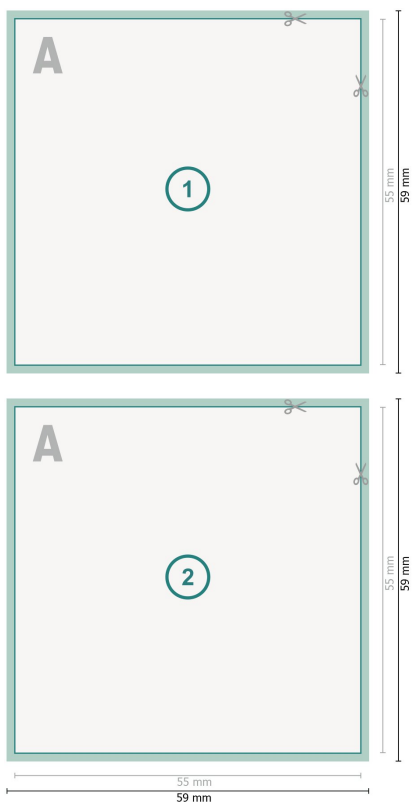

Business Cards, 5.5 x 5.5 cm, printed on both sides

Dataformat (incl. 2 mm bleed):

5,9 x 5,9 cm

bleed:

2 mm

Trimmed size:

5,5 x 5,5 cm

Safety margin:

4 mm

Maintaining space between the text/information and the edge of the trimmed format prevents undesirable cuts.

Explanation of symbols

 Bleed

 Reading direction

 Trimmed size

 Data format

Please note:

Allow for trim allowance and safety margin according to instructions.

Arrange background graphics, images or graphics up to the edge of the data format.

Tolerances may occur during production due to cutting, punching and folding processes.