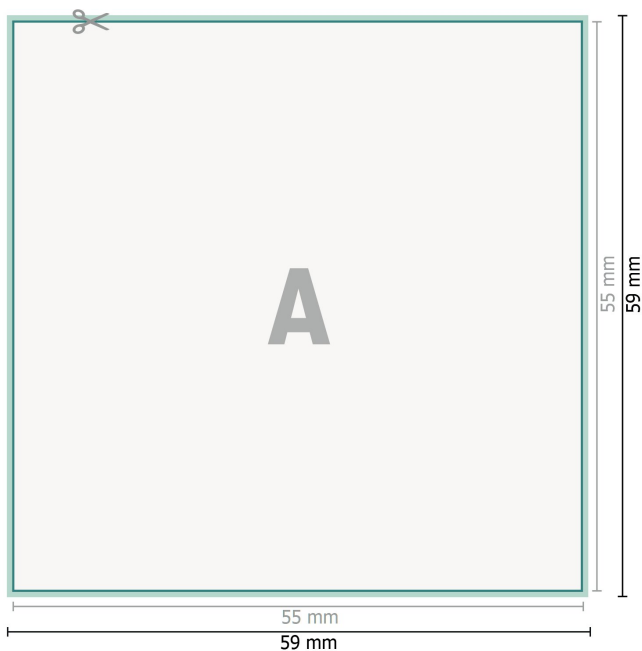

Business Cards, 5.5 x 5.5 cm, printed on one side

Dataformat (incl. 2 mm bleed):

5,9 x 5,9 cm

bleed:

2 mm

Trimmed size:

5,5 x 5,5 cm

Safety margin:

4 mm

Maintaining space between the text/information and the edge of the trimmed format prevents undesirable cuts.

Explanation of symbols

 Bleed

 Reading direction

 Trimmed size

 Data format

Please note:

Allow for trim allowance and safety margin according to instructions.

Arrange background graphics, images or graphics up to the edge of the data format.

Tolerances may occur during production due to cutting, punching and folding processes.