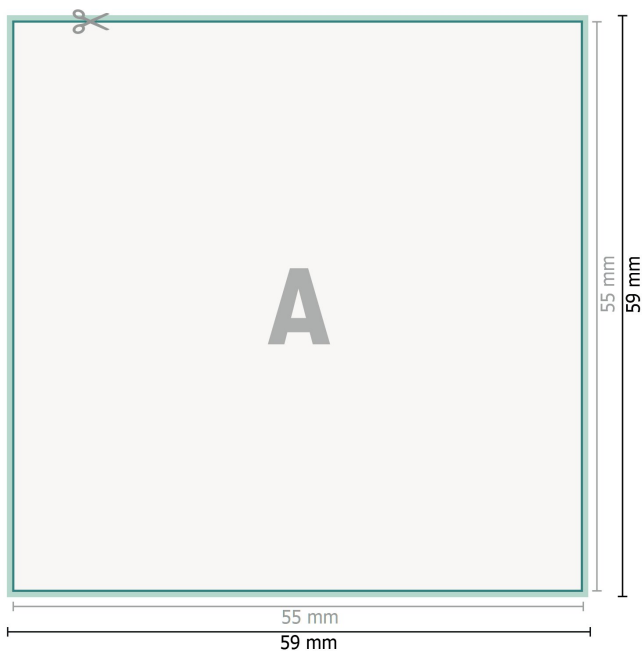

# Business Cards, 5.5 x 5.5 cm, printed on one side

**Dataformat (incl. 2 mm bleed):**

5,9 x 5,9 cm

**bleed:**

2 mm

**Trimmed size:**

5,5 x 5,5 cm

**Safety margin:**

4 mm

Maintaining space between the text/information and the edge of the trimmed format prevents undesirable cuts.

### Explanation of symbols

 Bleed

 Reading direction

 Trimmed size

 Data format

---