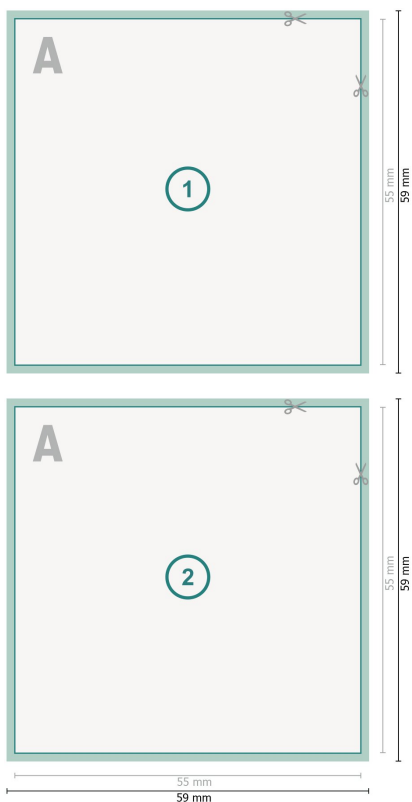

Business Cards, 5.5 x 5.5 cm, printed on both sides

Dataformat (incl. 2 mm bleed):

5,9 x 5,9 cm

bleed:

2 mm

Trimmed size:

5,5 x 5,5 cm

Safety margin:

4 mm

Maintaining space between the text/information and the edge of the trimmed format prevents undesirable cuts.

Explanation of symbols

 Bleed

 Reading direction

 Trimmed size

 Data format

Please note:

Allow for trim allowance and safety margin according to instructions.

Arrange background graphics, images or graphics up to the edge of the data format.

Tolerances may occur during production due to cutting, punching and folding processes.