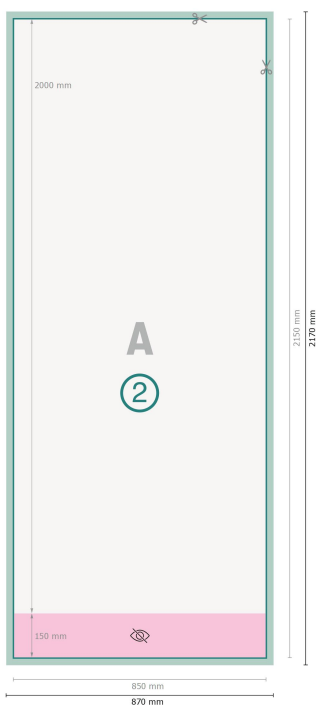

# Outdoor Roller Banners, double-sided, print only, 85 x 200 cm

**Dataformat (incl. 10 mm bleed):**  
87 x 217 cm

**Trimmed size:**  
85 x 215 cm

**Visible area:**  
85 x 200 cm

**Printable area:**  
85 x 215 cm

**Safety margin:**  
10 mm

Maintaining space between the text/information and the edge of the trimmed format prevents undesirable cuts.

## Explanation of symbols

-  Bleed
-  Reading direction
-  Trimmed size
-  Data format
-  We will cut/perforate your product here
-  invisible

## Please note:

Allow for trim allowance and safety margin according to instructions.

Arrange background graphics, images or graphics up to the edge of the data format.

Tolerances may occur during production due to cutting, punching and folding processes.