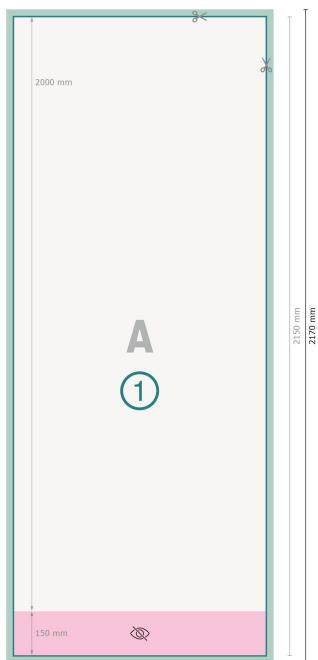

# Outdoor Roller Banners, double-sided, print only, 85 x 200 cm

**Dataformat (incl. 10 mm bleed):**  
87 x 217 cm

**Trimmed size:**  
85 x 215 cm

**Visible area:**  
85 x 200 cm

**Printable area:**  
85 x 215 cm

**Safety margin:**  
10 mm

Maintaining space between the text/information and the edge of the trimmed format prevents undesirable cuts.

## Explanation of symbols

-  Bleed
-  Reading direction
-  Trimmed size
-  Data format
-  We will cut/perforate your product here
-  invisible

## Please note:

Allow for trim allowance and safety margin according to instructions.

Arrange background graphics, images or graphics up to the edge of the data format.

Tolerances may occur during production due to cutting, punching and folding processes.